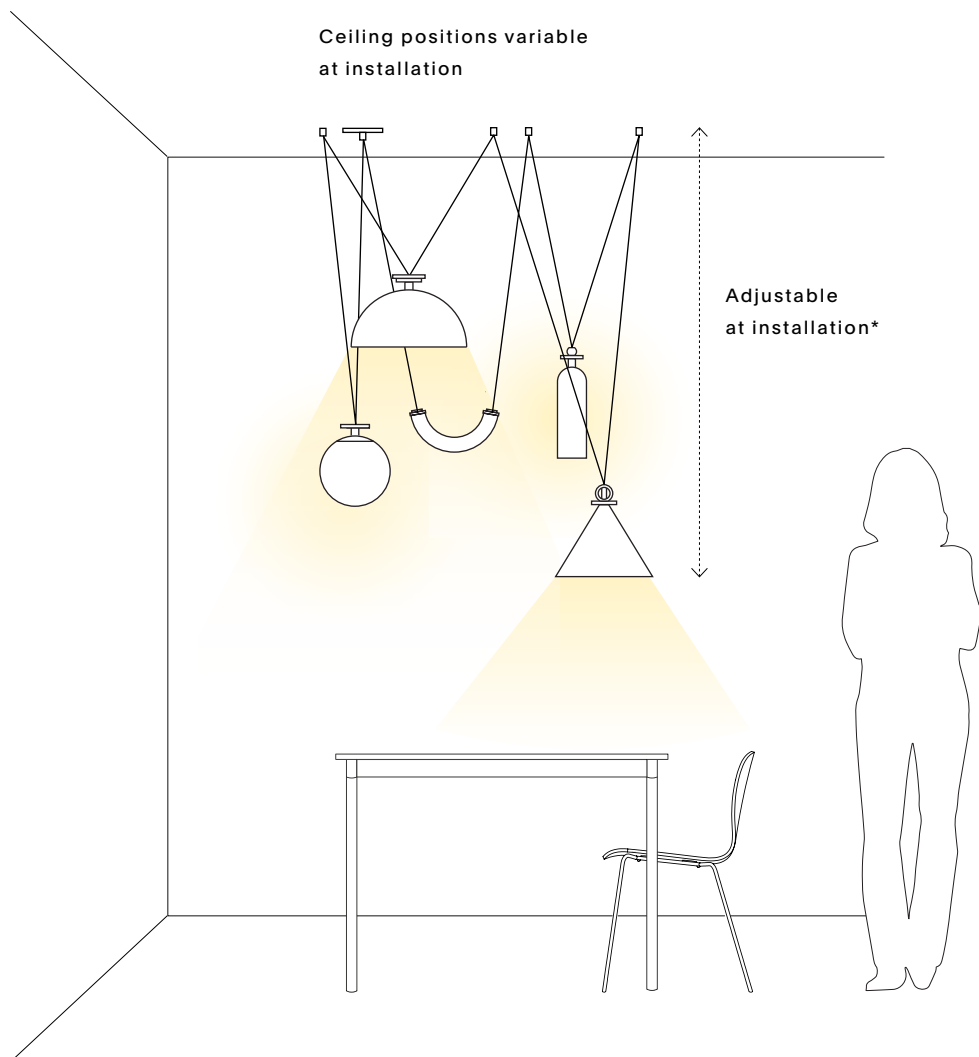

Shape Up – 5 pc

REC. USE / SPACES

Ambient/accent lighting
 Dining room
 Living room
 Statement corner
 Stairwell
 Entrance

PREPARE FOR INSTALL

This is a low voltage fixture. Plan to accommodate the power supply prior to installation.