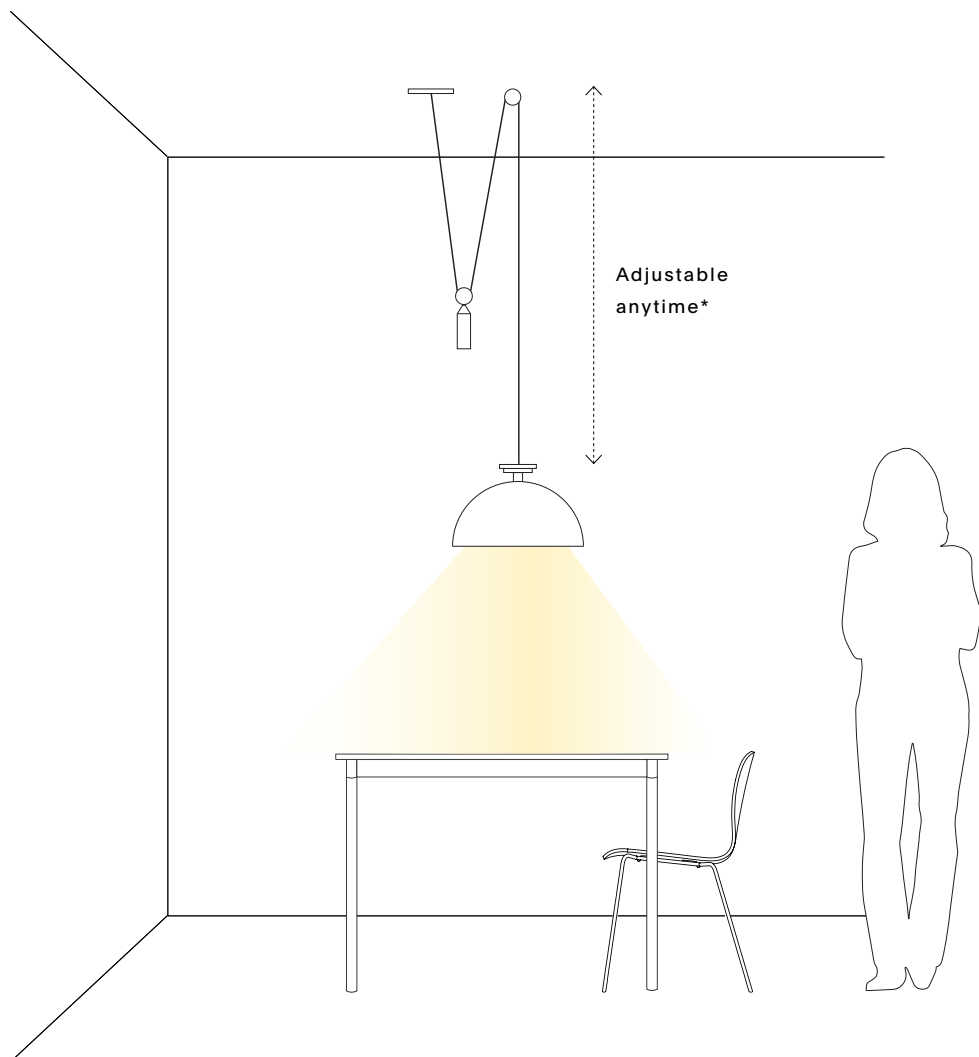

TECHNICAL

Socket / Lamp	G4; Bulb: 2.6w / 12v LED
Watt / Volt	5.2w; 120v or 220v
Lamp detail	30 lumens, 2700k, 50000 hours, dimmable
Compatibility	Most international
Certification	UL
Weight	10 lb.

Shape Up Pendant – Dome