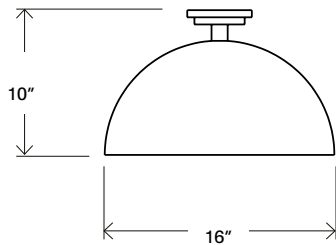

Shape Up Pendant – Dome

APPEARANCE

Materials	Steel, brass, aluminum
Suspension	8' black or currant fabric, adjustable
Canopy	5" round brass
Finishes	See Material Options page
Customize	Finish, colors, configuration

TECHNICAL

Socket / Lamp	G4; Bulb: 2.6w / 12v LED
Watt / Volt	5.2w; 120v or 220v
Lamp detail	30 lumens, 2700k, 50000 hours, dimmable
Compatibility	Most international
Certification	UL
Weight	10 lb.