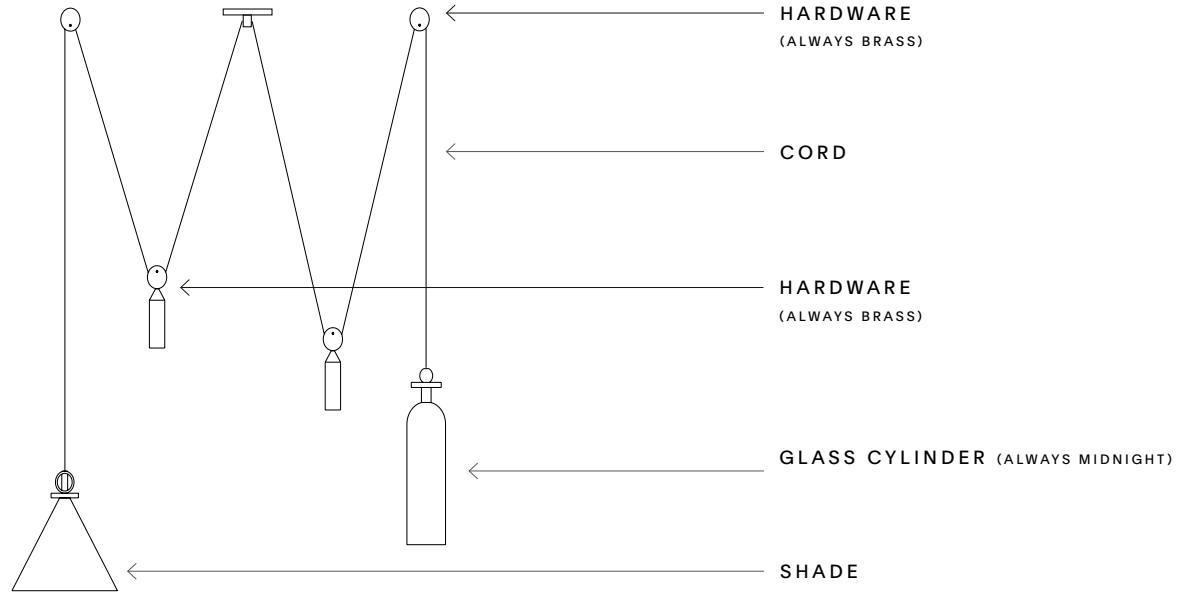

OTHER NOTES

Electronic wall dimmer required

* Standard installation allows for up to 8' drop from ceiling

Shape Up – 2pc Pendant

MATERIAL OPTIONS

*A vast array of custom materials and finishes are available for most products upon request.