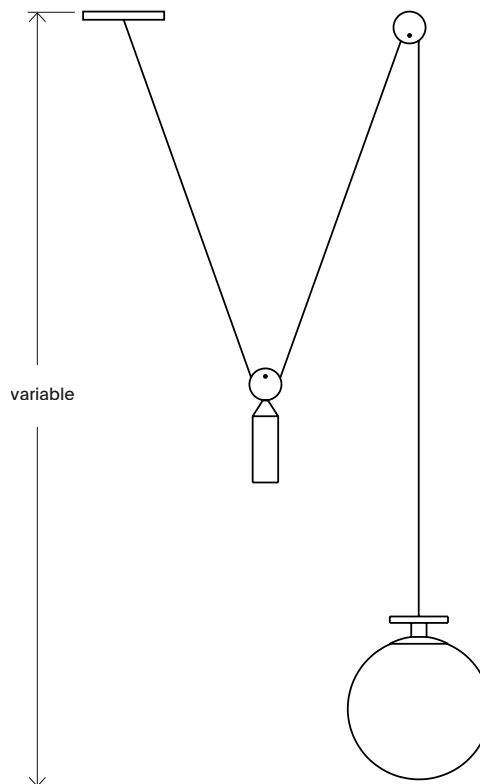

Shape Up Pendant – Globe

APPEARANCE

Materials	Steel, brass, aluminum, glass
Suspension	8' black or currant fabric, adjustable
Canopy	5" round brass
Finishes	See Material Options page
Customize	Finish, colors, configuration

TECHNICAL

Socket / Lamp	G4; Bulb: 2.6w / 12v LED
Watt / Volt	2.6w; 120v or 220v
Lamp detail	30 lumens, 2700k, 50000 hours, dimmable
Compatibility	Most international
Certification	UL, cUL (120v)
Weight	10 lb.