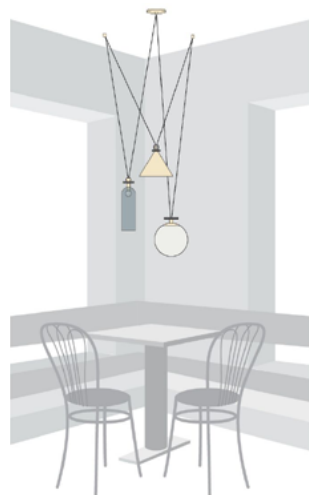

Shape Up – 3 pc