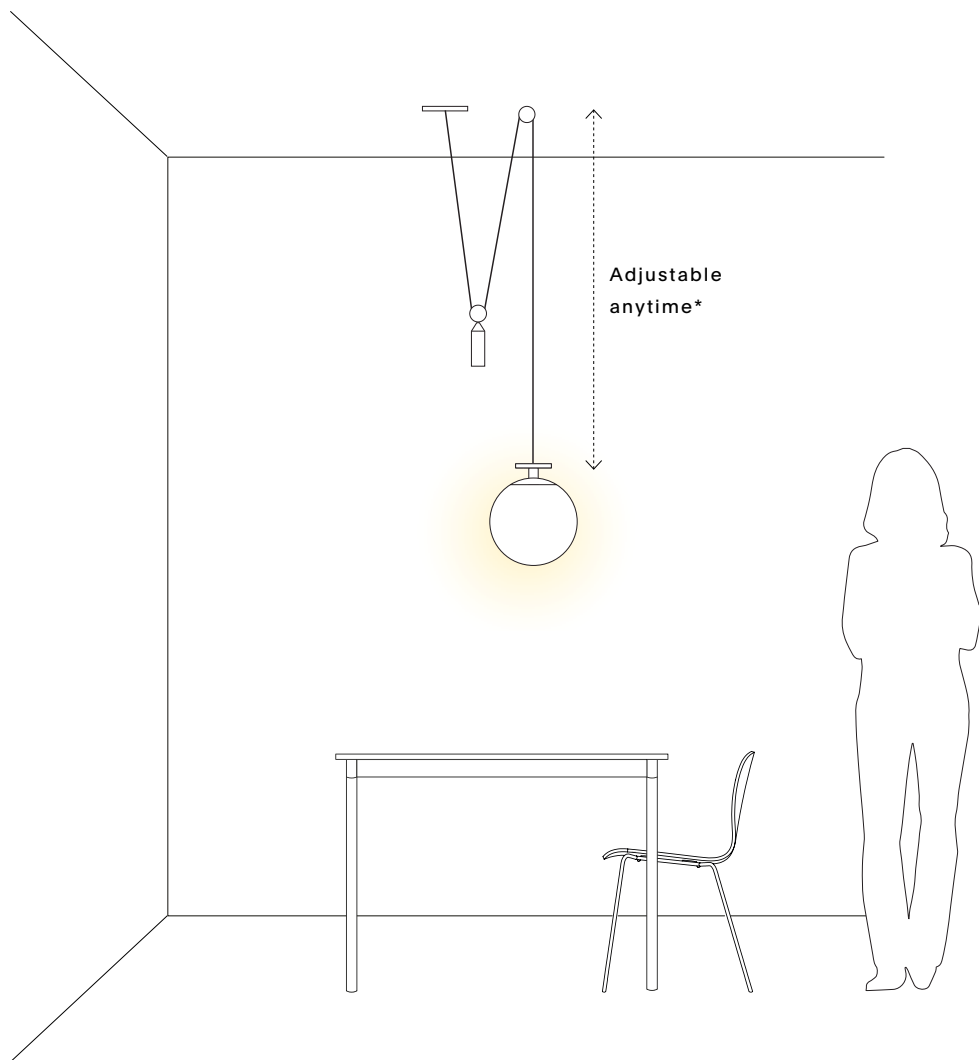

Shape Up Pendant – Globe

REC. USE / SPACES

Direct lighting
Dining room
Living room
Bedside
Statement corner
Kitchen island

PREPARE FOR INSTALL

This is a low voltage fixture.
Plan to accommodate the power supply prior to installation.

Allow for storage of power supply in the electrical box or elsewhere according to local guidelines.

Transformer size: 2.2" x 1.3" x .85"

Power supply model:
120V: LTF TA60WD12LED
220V: LTF TU60WD12LED

Additional specifications available by searching for the model number at lfttechnology.com.

BULB

Included
G4 bi-pin
2.6w, 12V LED

COLOR TEMP

2700K

LUMENS SCALE

50 lm

DIMMING

ELV

OTHER NOTES

Electronic wall dimmer required

* Standard installation allows for up to 8' drop from ceiling