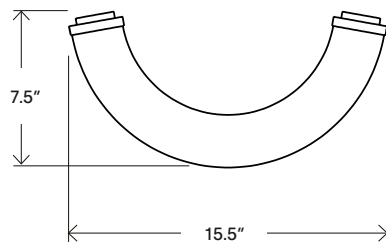

Shape Up Pendant – Arc

APPEARANCE

Materials	Steel, brass, aluminum, glass
Suspension	8' black or currant fabric, adjustable
Canopy	5" round brass
Finishes	See Material Options page
Customize	Finish, colors, configuration

TECHNICAL

Socket / Lamp	G4; Bulb: 2.6w / 12v LED
Watt / Volt	2.6w; 120v or 220v
Lamp detail	30 lumens, 2700k, 50000 hours, dimmable
Compatibility	Most international
Certification	UL, cUL (120v)
Weight	10 lb.