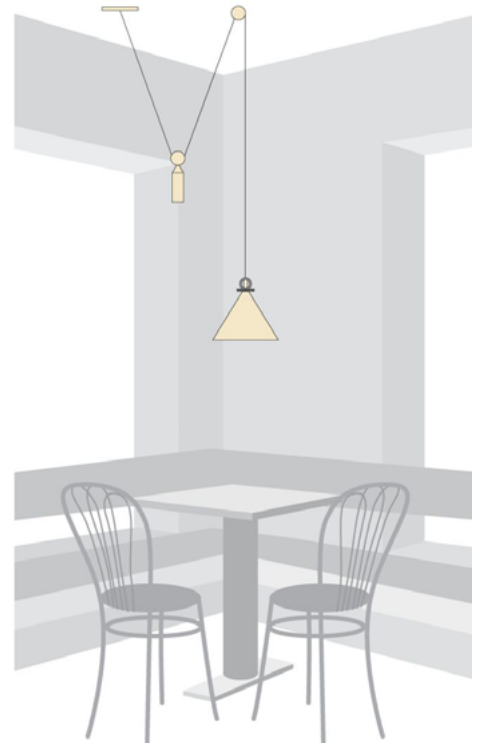

Shape Up - Pendants