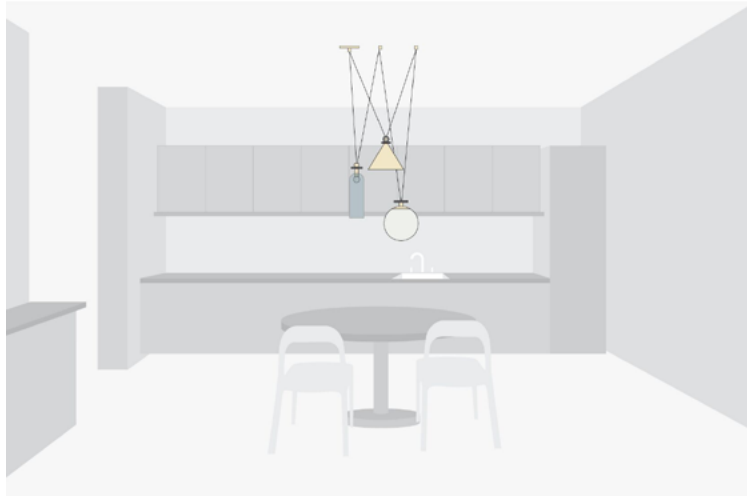

Shape Up – 3 pc