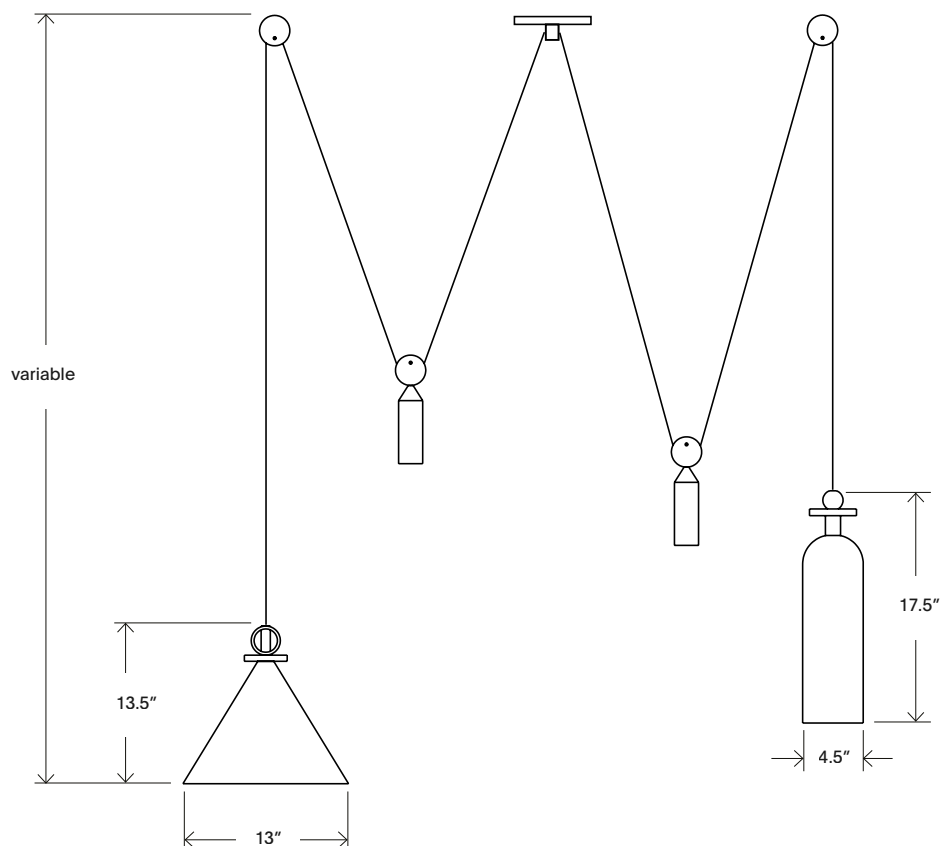

Shape Up – 2pc Pendant

APPEARANCE

Materials	Steel, brass, aluminum, glass
Suspension	8' black or currant fabric, adjustable
Canopy	5" round brass
Finishes	See Material Options page
Customize	Finish, colors, configuration

TECHNICAL

Socket / Lamp	G4; Bulb: 2.6w / 12v LED
Watt / Volt	5.2w; 120v or 220v
Lamp detail	60 lumens, 2700k, 50000 hours, dimmable
Compatibility	Most international
Certification	UL, cUL (120v)
Weight	20 lb.