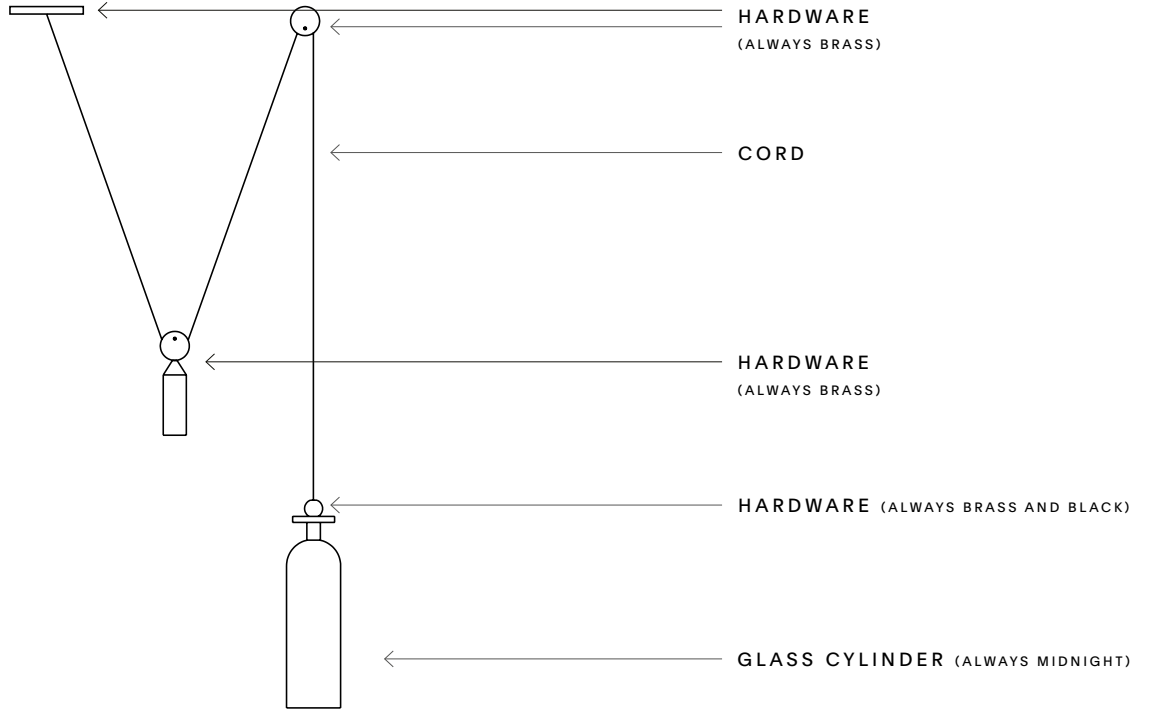

OTHER NOTES

Electronic wall dimmer required

* Standard installation allows for up to 8' drop from ceiling

Shape Up Pendant – Cylinder

MATERIAL OPTIONS

*A vast array of custom materials and finishes are available for most products upon request.