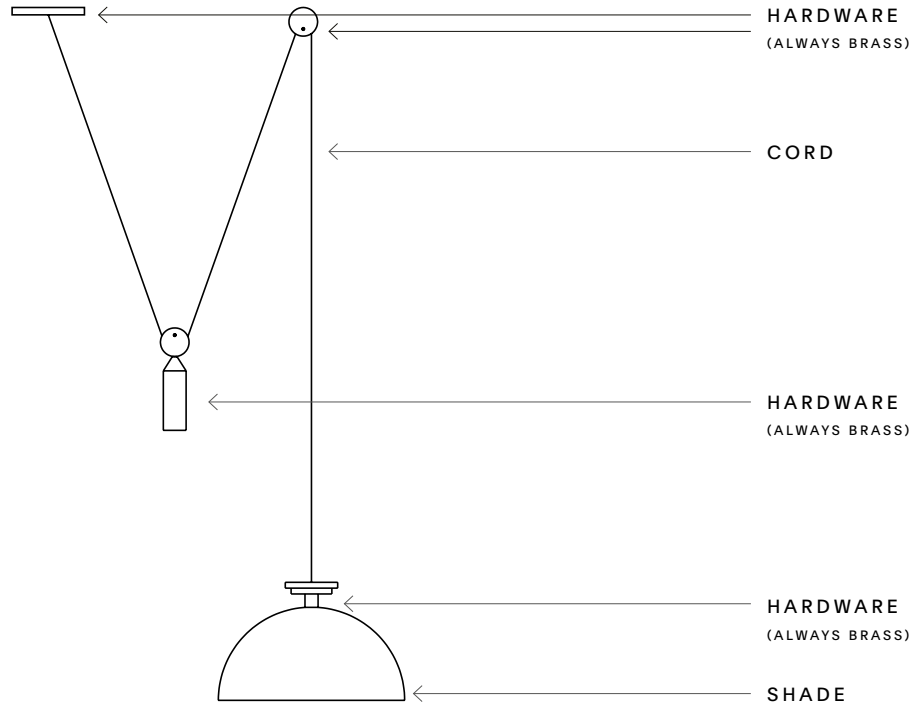

OTHER NOTES

Electronic wall dimmer required

* Standard installation allows for up to 8' drop from ceiling

Shape Up Pendant – Dome

MATERIAL OPTIONS

*A vast array of custom materials and finishes are available for most products upon request.