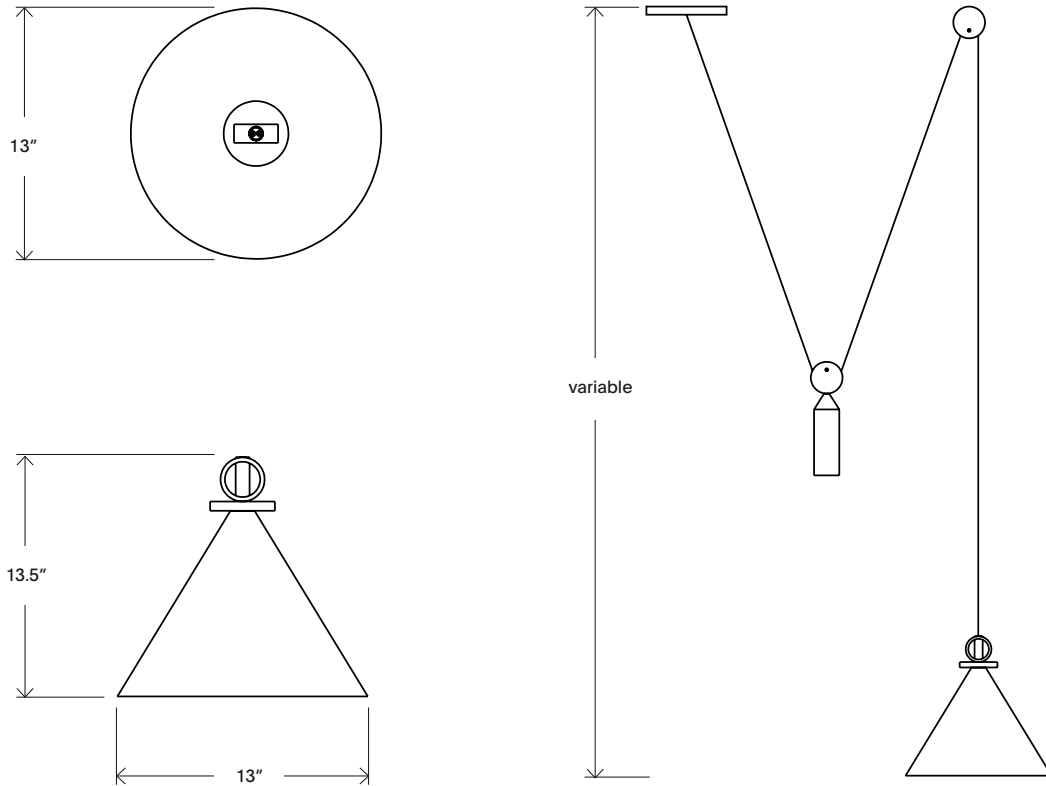

Shape Up Pendant – Cone

APPEARANCE

Materials	Steel, brass, aluminum
Suspension	12' black or currant fabric, adjustable
Canopy	5" round brass
Finishes	See Material Options page
Customize	Finish, colors, configuration

TECHNICAL

Socket / Lamp	G4; Bulb: 2.6w / 12v LED
Watt / Volt	5.2w; 120v or 220v
Lamp detail	30 lumens, 2700k, 50000 hours, dimmable
Compatability	Most international
Certification	UL
Weight	10 lb.