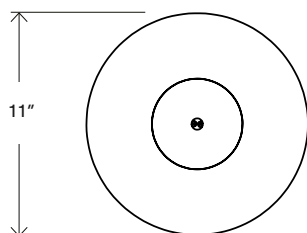

Shape Up Pendant – Globe

APPEARANCE

Materials	Steel, brass, aluminum, glass
Suspension	8' black or currant fabric, adjustable
Canopy	5" round brass
Finishes	See Material Options page
Customize	Finish, colors, configuration

TECHNICAL

Socket / Lamp	G4; Bulb: 2.6w / 12v LED
Watt / Volt	2.6w; 120v or 220v
Lamp detail	30 lumens, 2700k, 50000 hours, dimmable
Compatibility	Most international
Certification	UL, cUL (120v)
Weight	10 lb.