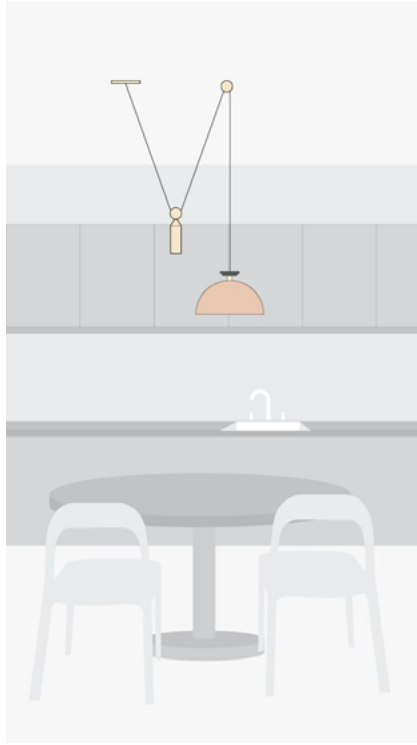

Shape Up - Pendants