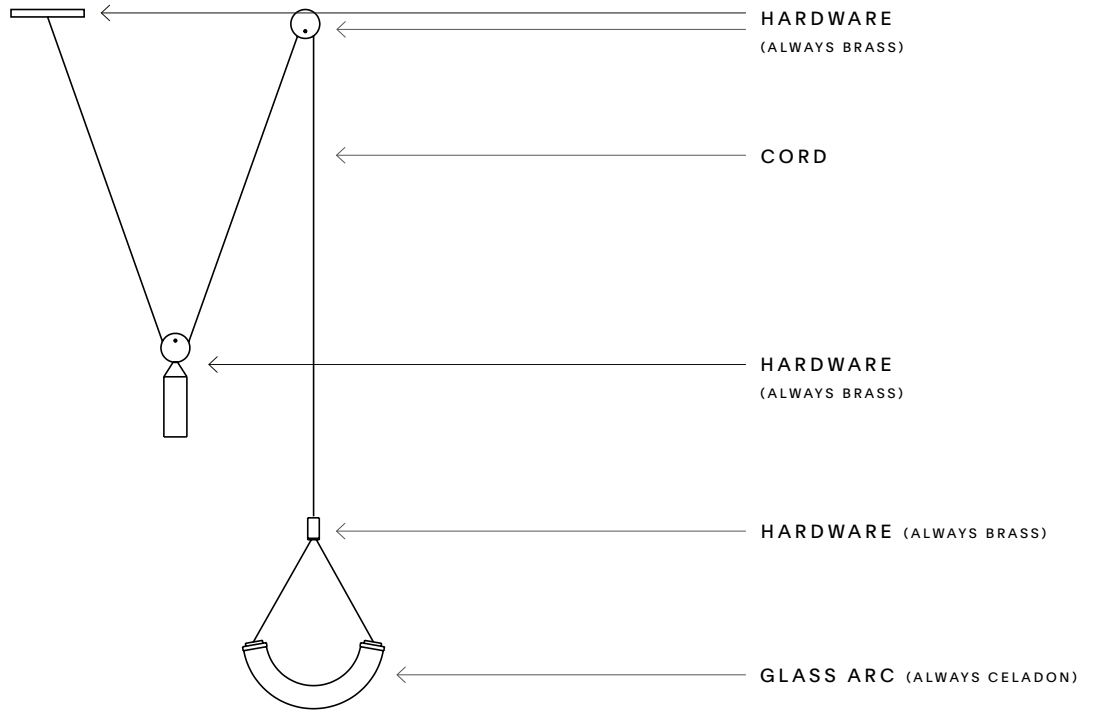

OTHER NOTES

Electronic wall dimmer required

* Standard installation allows for up to 8' drop from ceiling

Shape Up Pendant – Arc

MATERIAL OPTIONS

*A vast array of custom materials and finishes are available for most products upon request.