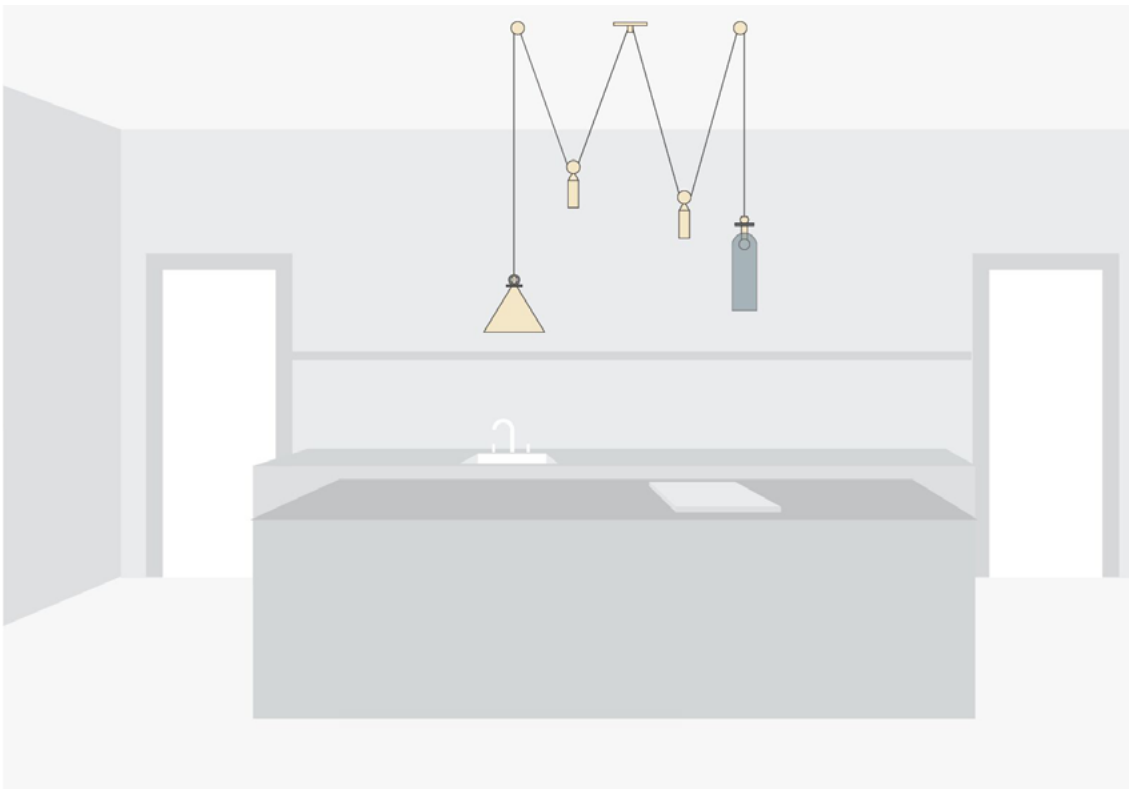

Shape Up – 2pc Pendant