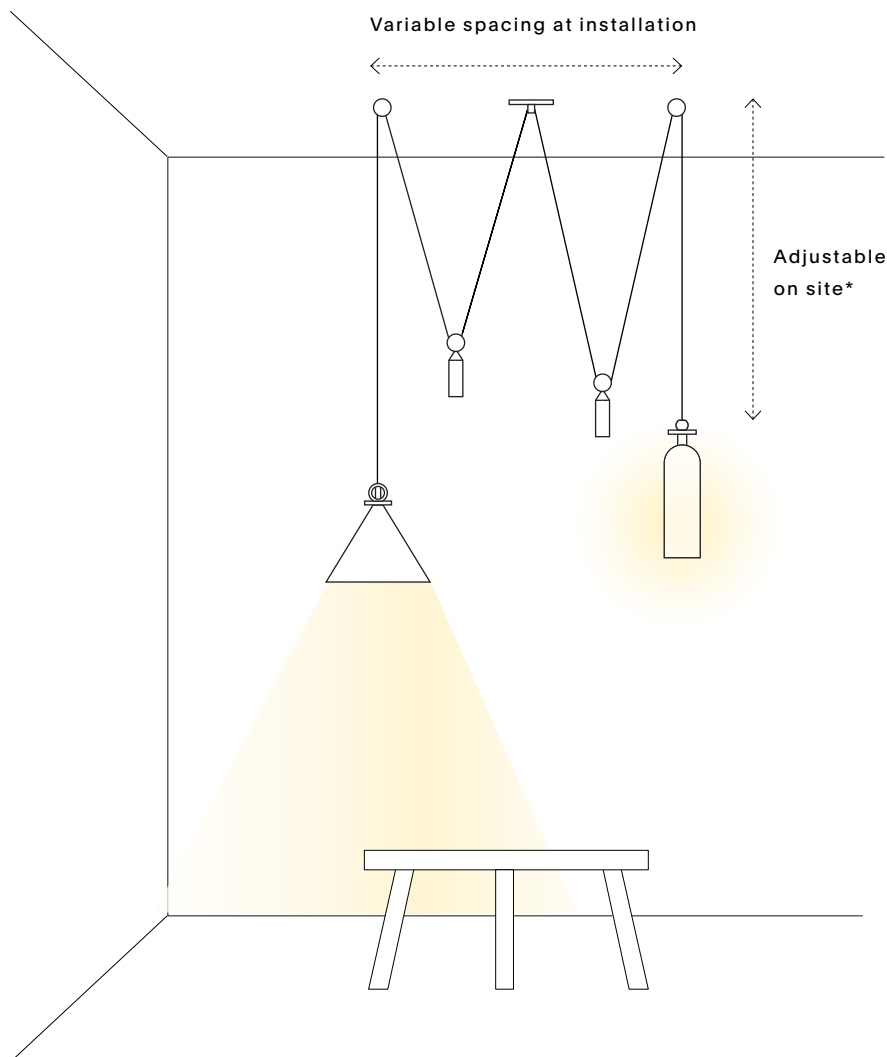

Shape Up – 2pc Pendant

REC. USE / SPACES

Ambient/accent lighting
Dining room
Living room
Statement corner
Stairwell
Entrance
Kitchen Island

PREPARE FOR INSTALL

This is a low voltage fixture. Plan to accommodate the power supply prior to installation.

Allow for storage of power supply in the electrical box or elsewhere according to local guidelines.

Transformer size: 2.2" x 1.3" x .85"

Power supply model:
120V: LTF TA60WD12LED
220V: LTF TU60WD12LED

Additional specifications available by searching for the model number at lfttechnology.com.

BULB

Included
G4 bi-pin
2.6W, 12V LED
(5.2 Watts output)

COLOR TEMP

2700K

LUMENS SCALE

60 lm

DIMMING

ELV

OTHER NOTES

Electronic wall dimmer required

* Standard installation allows for up to 8' drop from ceiling