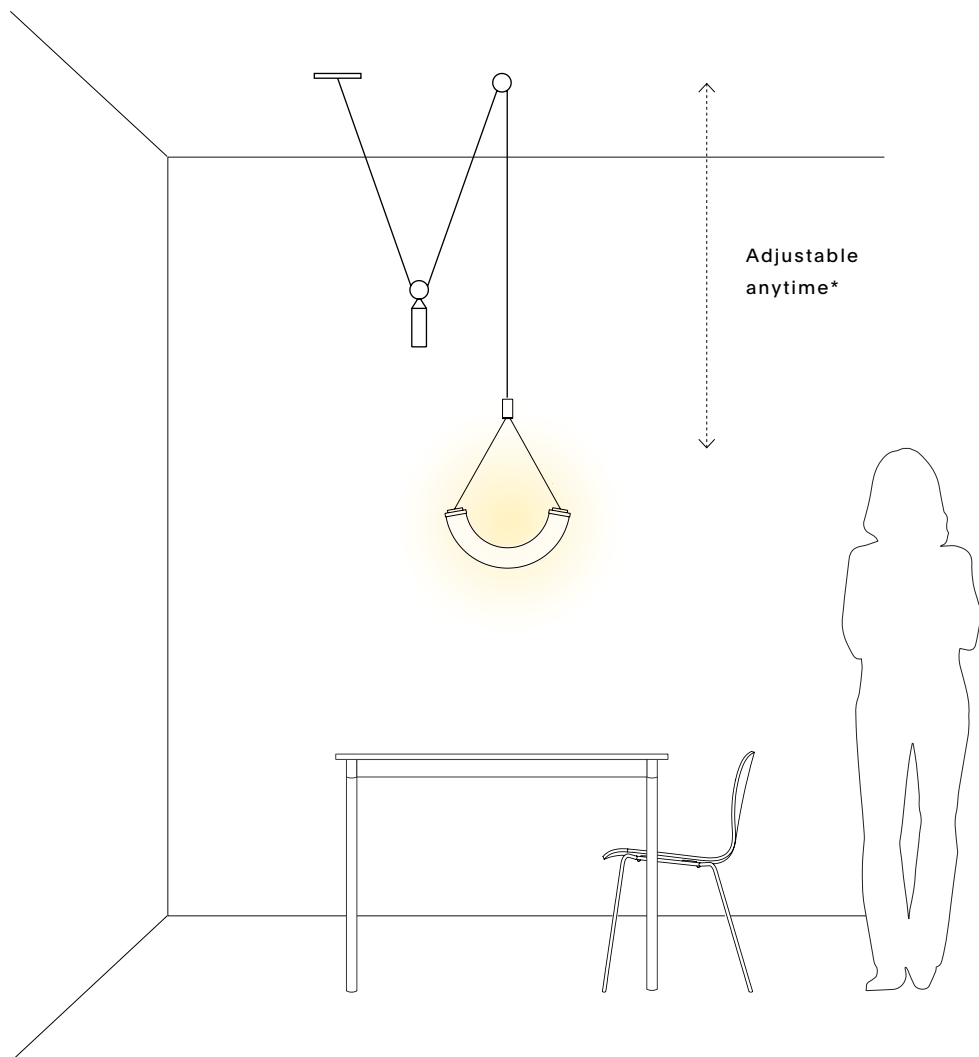

Socket / Lamp	G4; Bulb: 2.6w / 12v LED
Watt / Volt	2.6w; 120v or 220v
Lamp detail	30 lumens, 2700k, 50000 hours, dimmable
Compatibility	Most international
Certification	UL, cUL (120v)
Weight	10 lb.

Shape Up Pendant – Arc