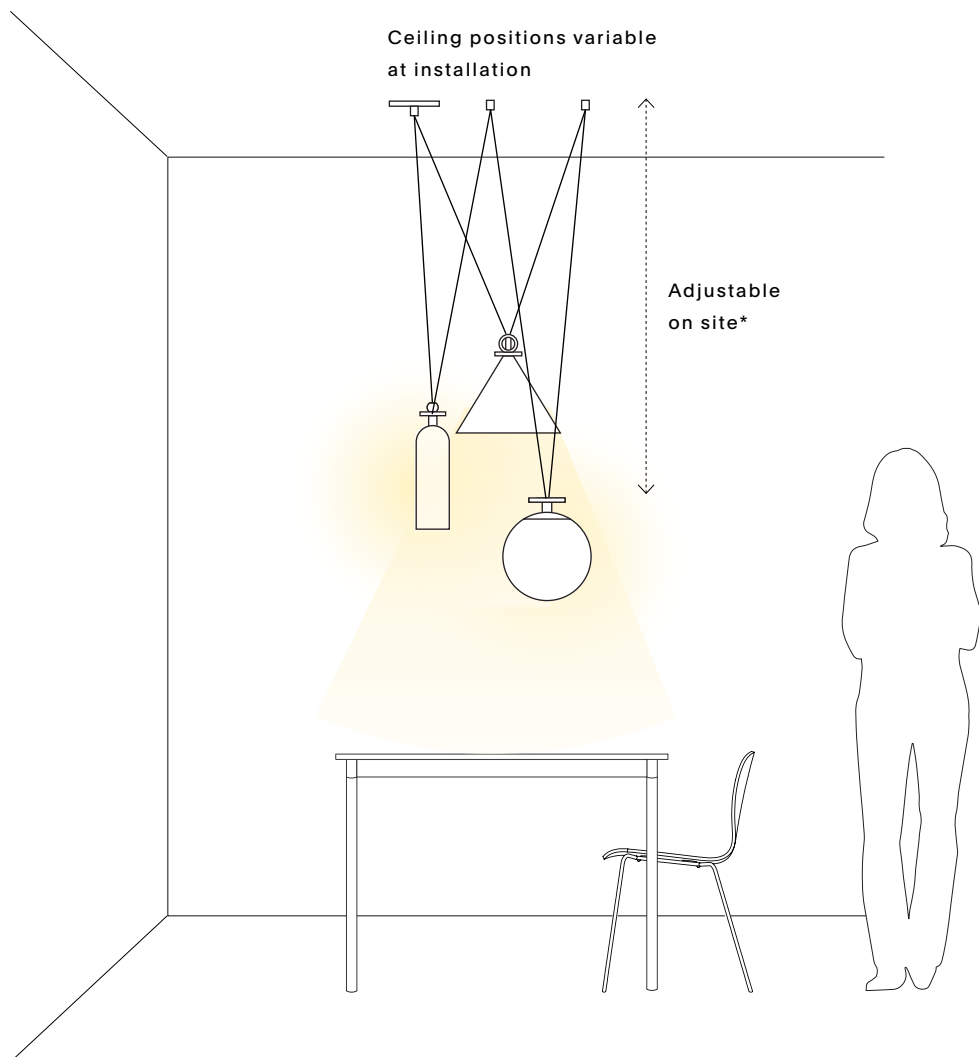

Shape Up – 3 pc

REC. USE / SPACES

Ambient/accent lighting
Dining room
Living room
Statement corner
Stairwell
Entrance

PREPARE FOR INSTALL

This is a low voltage fixture. Plan to accommodate the power supply prior to installation.

Allow for storage of power supply in the electrical box or elsewhere according to local guidelines.

Transformer size: 2.2" x 1.3" x .85"

Power supply model:
120V: LTF TA60WD12LED
220V: LTF TU60WD12LED

Additional specifications available by searching for the model number at lfttechnology.com.

BULB

Included
G4 bi-pin
2.6W, 12V LED
(5.2 Watts output)

COLOR TEMP

2700K

LUMENS SCALE

110 lm

DIMMING

ELV

OTHER NOTES

Electronic wall dimmer required

* Standard installation allows for up to 8' drop from ceiling