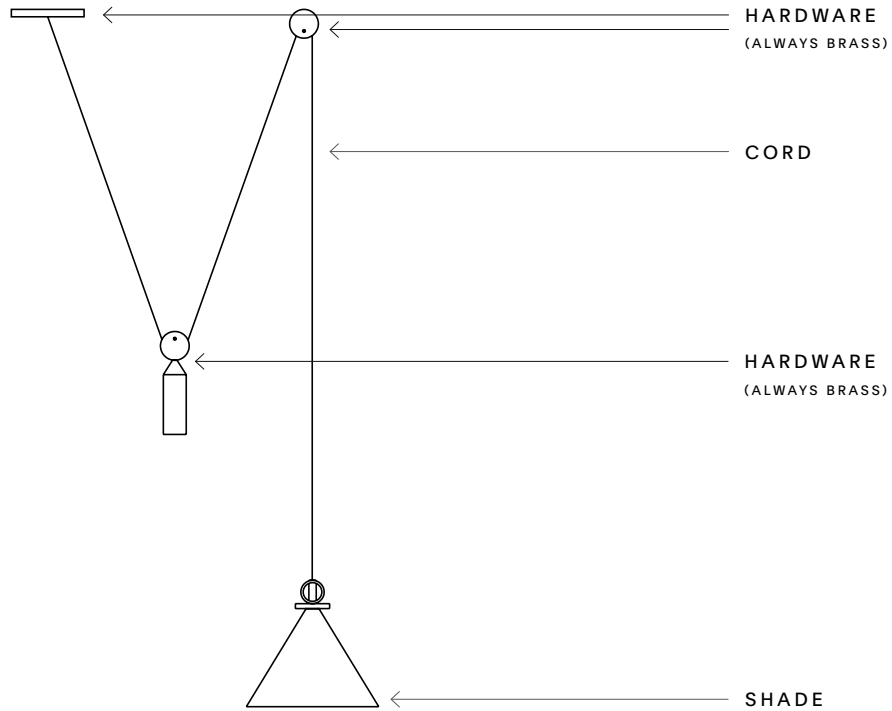

Shape Up Pendant – Cone

MATERIAL OPTIONS

*A vast array of custom materials and finishes are available for most products upon request.

HARDWARE

CORD

SHADE