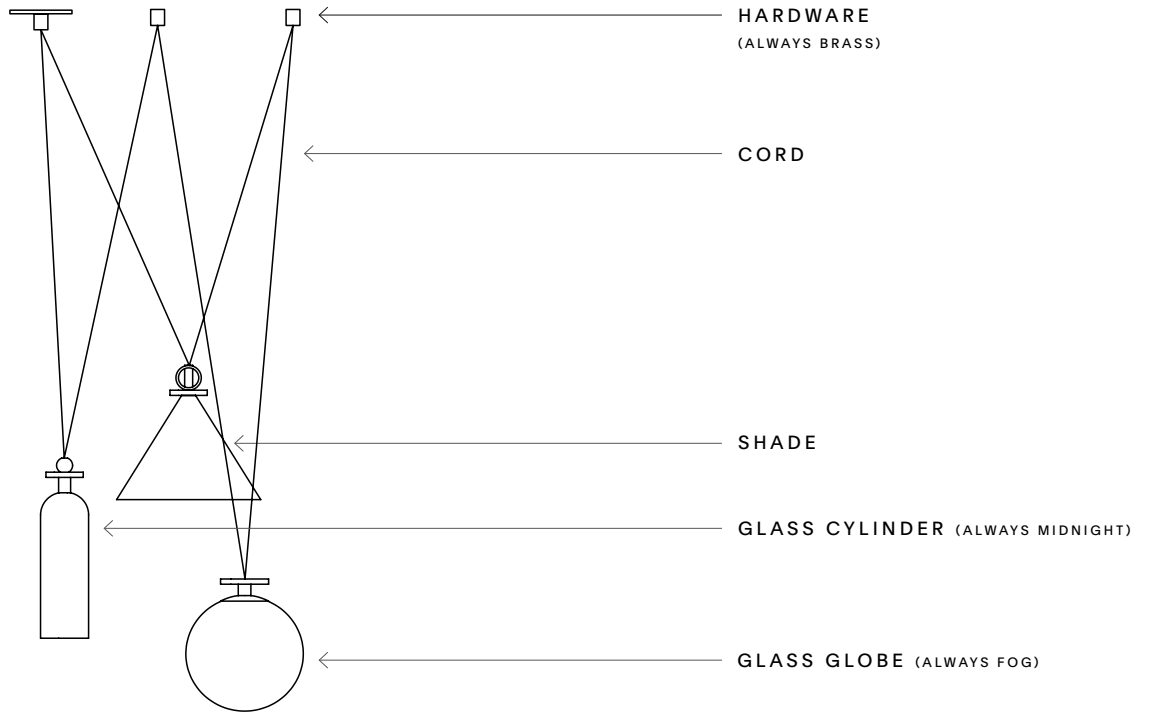

ELV

OTHER NOTES

Electronic wall dimmer required

* Standard installation allows for up to 8' drop from ceiling

Shape Up – 3 pc

MATERIAL OPTIONS

*A vast array of custom materials and finishes are available for most products upon request.