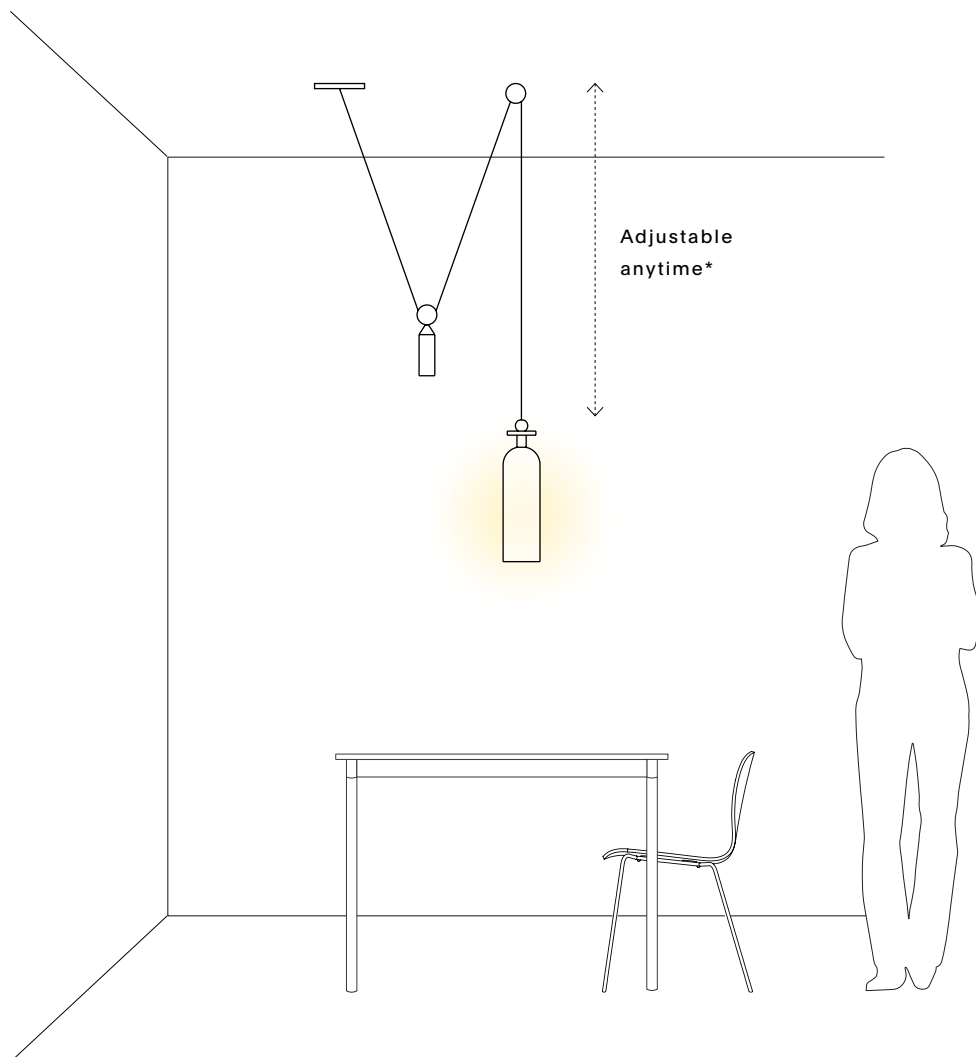

Shape Up Pendant – Cylinder

REC. USE / SPACES

Ambient/accent lighting
Dining room
Living room
Bedside
Statement corner
Kitchen island

PREPARE FOR INSTALL

This is a low voltage fixture.
Plan to accommodate the power supply prior to installation.

Allow for storage of power supply in the electrical box or elsewhere according to local guidelines.

Transformer size: 2.2" x 1.3" x .85"

Power supply model:
120V: LTF TA60WD12LED
220V: LTF TU60WD12LED

Additional specifications available by searching for the model number at lfttechnology.com.

BULB

Included
G4 bi-pin
2.6w, 12V LED

COLOR TEMP

2700K

LUMENS SCALE

30 lm

DIMMING

ELV

OTHER NOTES

Electronic wall dimmer required

* Standard installation allows for up to 8' drop from ceiling