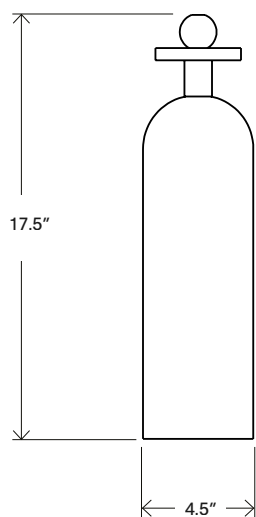

Shape Up Pendant – Cylinder

APPEARANCE

Materials	Steel, brass, aluminum, glass
Suspension	8' black or currant fabric, adjustable
Canopy	5" round brass
Finishes	See Material Options page
Customize	Finish, colors, configuration

TECHNICAL

Socket / Lamp	G4; Bulb: 2.6w / 12v LED
Watt / Volt	2.6w; 120v or 220v
Lamp detail	30 lumens, 2700k, 50000 hours, dimmable
Compatibility	Most international
Certification	UL, cUL (120v)
Weight	10 lb.
Leadtime*	10-12 weeks