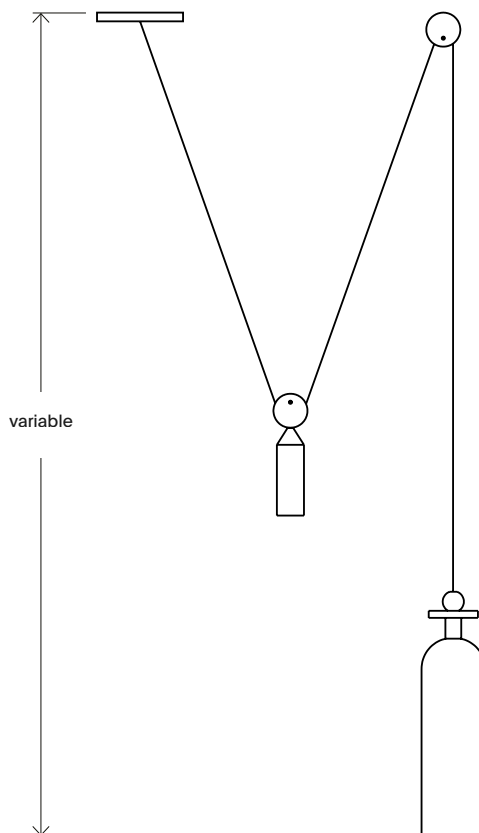

Shape Up Pendant – Cylinder

APPEARANCE

Materials	Steel, brass, aluminum, glass
Suspension	8' black or currant fabric, adjustable
Canopy	5" round brass
Finishes	See Material Options page
Customize	Finish, colors, configuration

TECHNICAL

Socket / Lamp	G4; Bulb: 2.6w / 12v LED
Watt / Volt	2.6w; 120v or 220v
Lamp detail	30 lumens, 2700k, 50000 hours, dimmable
Compatibility	Most international
Certification	UL, cUL (120v)
Weight	10 lb.
Leadtime*	10-12 weeks