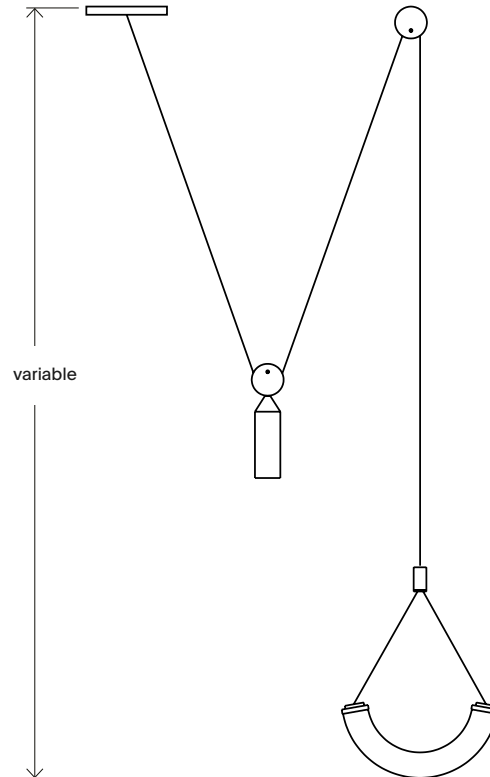

Shape Up Pendant – Arc

APPEARANCE

Materials	Steel, brass, aluminum, glass
Suspension	8' black or currant fabric, adjustable
Canopy	5" round brass
Finishes	See Material Options page
Customize	Finish, colors, configuration

TECHNICAL

Socket / Lamp	G4; Bulb: 2.6w / 12v LED
Watt / Volt	2.6w; 120v or 220v
Lamp detail	30 lumens, 2700k, 50000 hours, dimmable
Compatibility	Most international
Certification	UL, cUL (120v)
Weight	10 lb.