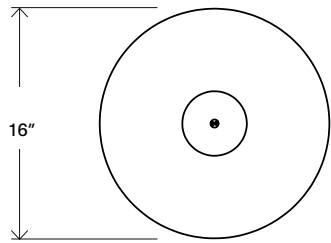

Shape Up Pendant – Dome

APPEARANCE

Materials	Steel, brass, aluminum
Suspension	8' black or currant fabric, adjustable
Canopy	5" round brass
Finishes	See Material Options page
Customize	Finish, colors, configuration

TECHNICAL

Socket / Lamp	G4; Bulb: 2.6w / 12v LED
Watt / Volt	5.2w; 120v or 220v
Lamp detail	30 lumens, 2700k, 50000 hours, dimmable
Compatibility	Most international
Certification	UL
Weight	10 lb.