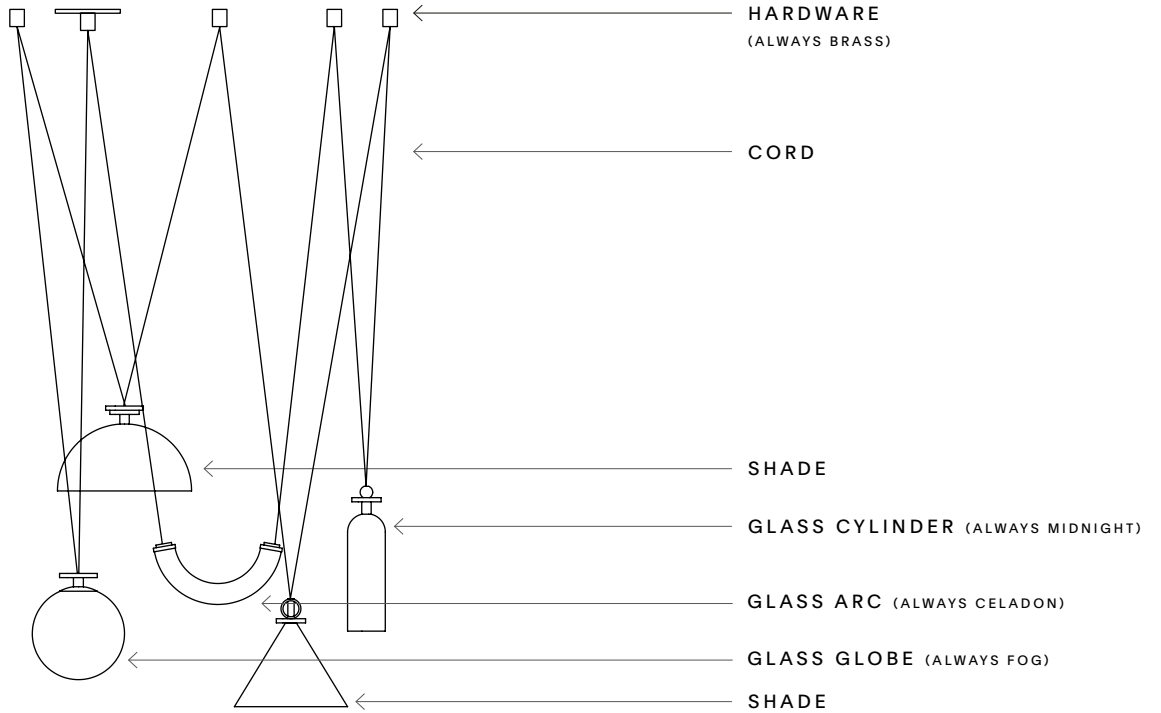

ELV

OTHER NOTES

Electronic wall dimmer required

* Standard installation allows for up to 8' drop from ceiling

Shape Up – 5 pc

MATERIAL OPTIONS

*A vast array of custom materials and finishes are available for most products upon request.