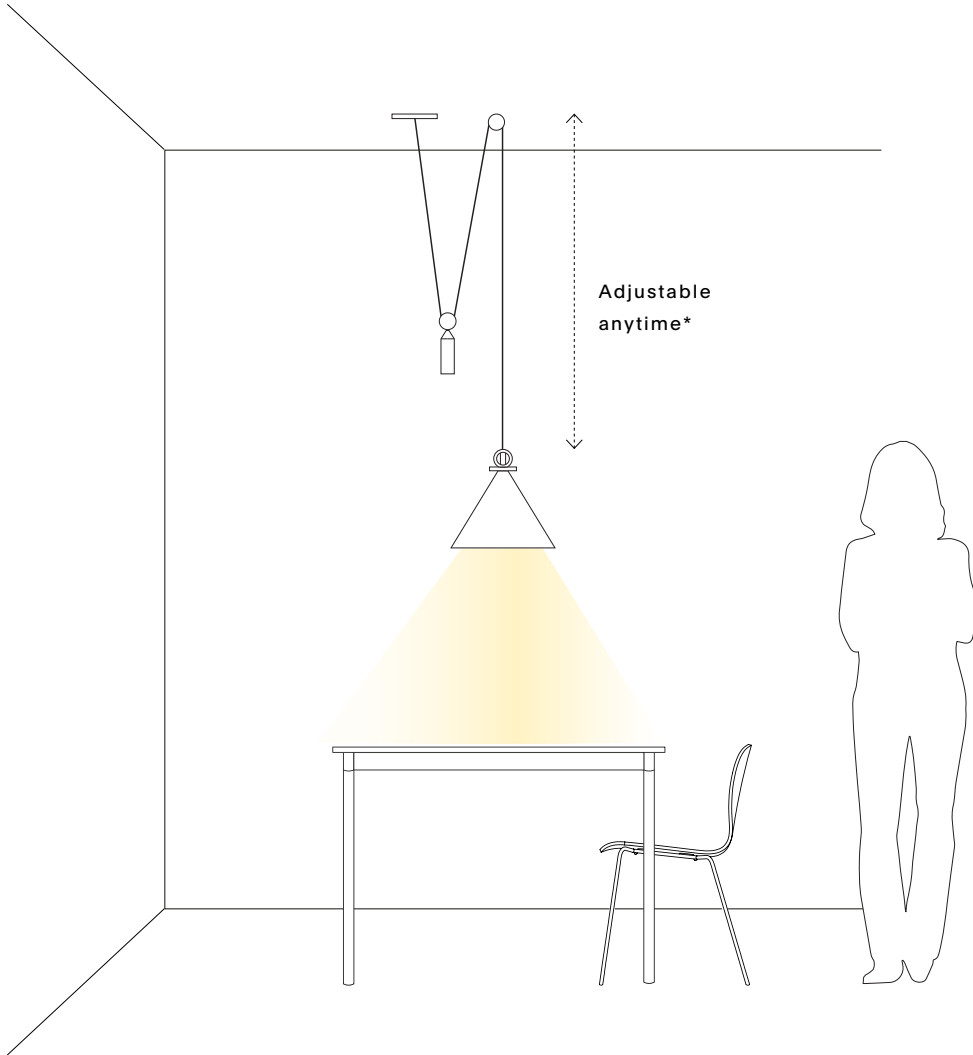

TECHNICAL

Socket / Lamp	G4; Bulb: 2.6w / 12v LED
Watt / Volt	5.2w; 120v or 220v
Lamp detail	30 lumens, 2700k, 50000 hours, dimmable
Compatability	Most international
Certification	UL
Weight	10 lb.

Shape Up Pendant – Cone