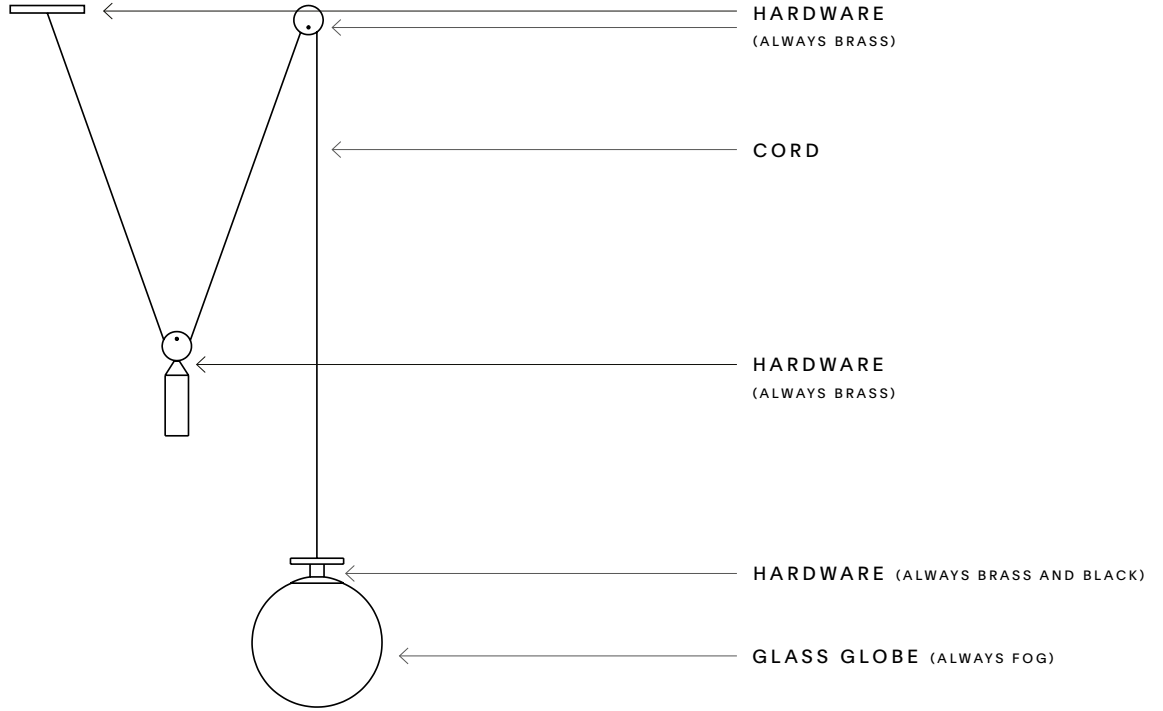

Shape Up Pendant – Globe

MATERIAL OPTIONS

*A vast array of custom materials and finishes are available for most products upon request.

HARDWARE

CORD

GLASS GLOBE