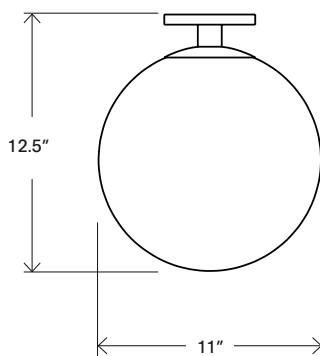

Shape Up Pendant – Globe

APPEARANCE

Materials	Steel, brass, aluminum, glass
Suspension	8' black or currant fabric, adjustable
Canopy	5" round brass
Finishes	See Material Options page
Customize	Finish, colors, configuration

TECHNICAL

Socket / Lamp	G4; Bulb: 2.6w / 12v LED
Watt / Volt	2.6w; 120v or 220v
Lamp detail	30 lumens, 2700k, 50000 hours, dimmable
Compatibility	Most international
Certification	UL, cUL (120v)
Weight	10 lb.