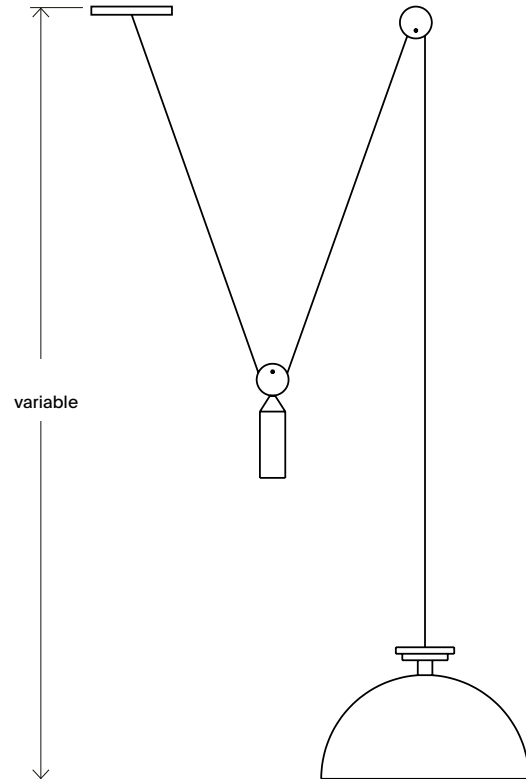

Shape Up Pendant – Dome

APPEARANCE

Materials	Steel, brass, aluminum
Suspension	8' black or currant fabric, adjustable
Canopy	5" round brass
Finishes	See Material Options page
Customize	Finish, colors, configuration

TECHNICAL

Socket / Lamp	G4; Bulb: 2.6w / 12v LED
Watt / Volt	5.2w; 120v or 220v
Lamp detail	30 lumens, 2700k, 50000 hours, dimmable
Compatibility	Most international
Certification	UL
Weight	10 lb.