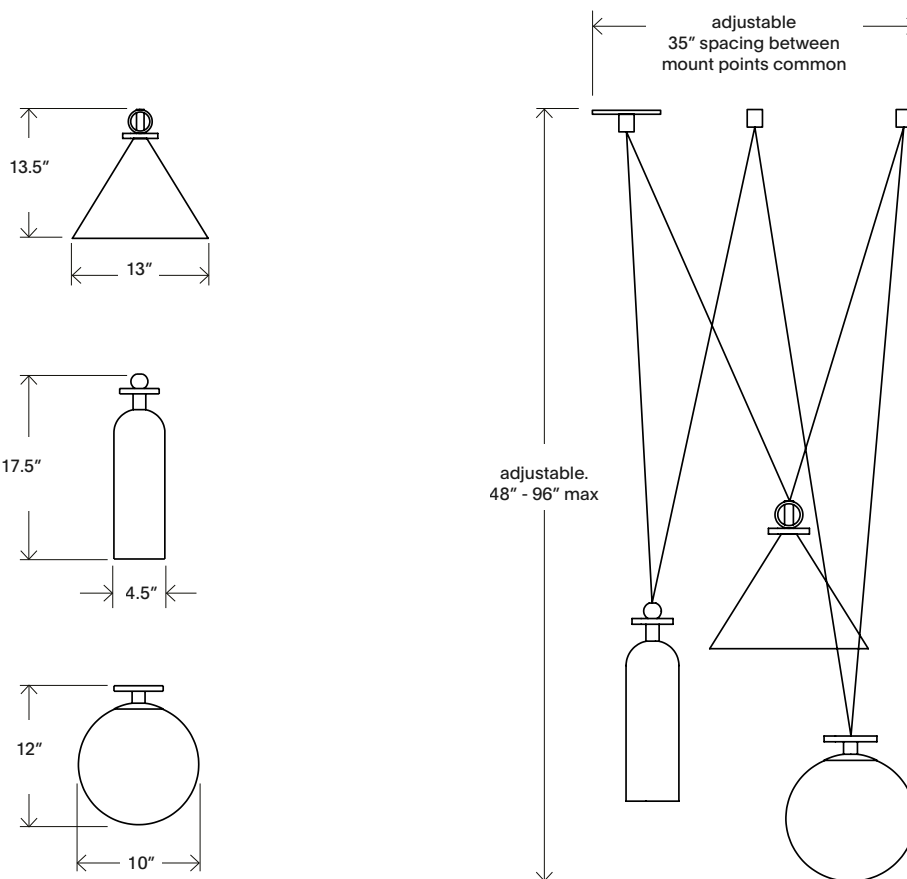

CORD

Currant

Black

Shape Up – 2pc Pendant

Shape Up – 3 pc

APPEARANCE

Materials	Steel, brass, aluminum, glass
Suspension	8' black or currant fabric, adjustable
Canopy	5" round brass
Finishes	See Material Options page
Customize	Finish, colors, configuration