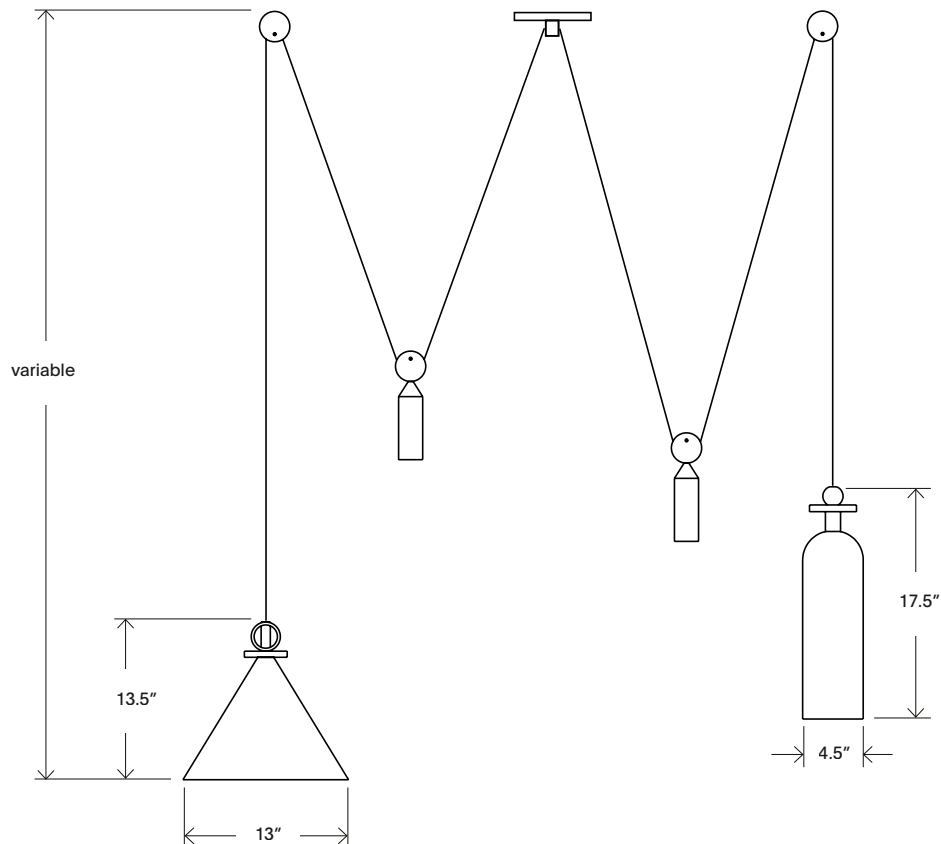

Shape Up – 2pc Pendant

APPEARANCE

Materials	Steel, brass, aluminum, glass
Suspension	8' black or currant fabric, adjustable
Canopy	5" round brass
Finishes	See Material Options page
Customize	Finish, colors, configuration

TECHNICAL

Socket / Lamp	G4; Bulb: 2.6w / 12v LED
Watt / Volt	5.2w; 120v or 220v
Lamp detail	60 lumens, 2700k, 50000 hours, dimmable
Compatibility	Most international
Certification	UL, cUL (120v)
Weight	20 lb.

Allow for storage of power supply in the electrical box or elsewhere according to local guidelines.

Transformer size: 2.2" x 1.3" x .85"

Power supply model:
120V: LTF TA60WD12LED
220V: LTF TU60WD12LED

Additional specifications available by searching for the model number at lfttechnology.com.