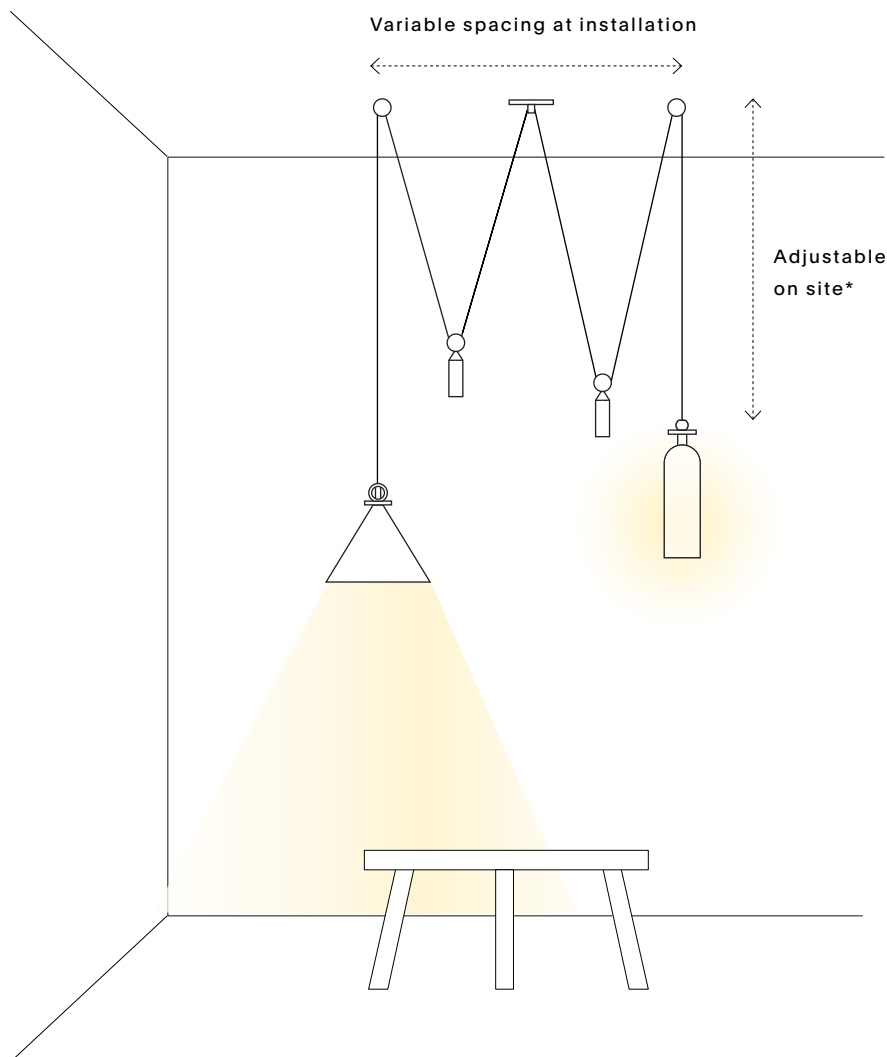

Shape Up – 2pc Pendant

APPEARANCE

Materials	Steel, brass, aluminum, glass
Suspension	8' black or currant fabric, adjustable
Canopy	5" round brass
Finishes	See Material Options page
Customize	Finish, colors, configuration

TECHNICAL

Socket / Lamp	G4; Bulb: 2.6w / 12v LED
Watt / Volt	5.2w; 120v or 220v
Lamp detail	60 lumens, 2700k, 50000 hours, dimmable
Compatibility	Most international
Certification	UL, cUL (120v)
Weight	20 lb.

Shape Up – 2pc Pendant

REC. USE / SPACES

Ambient/accent lighting
Dining room
Living room
Statement corner
Stairwell
Entrance
Kitchen Island

PREPARE FOR INSTALL

This is a low voltage fixture.
Plan to accommodate the power supply prior to installation.