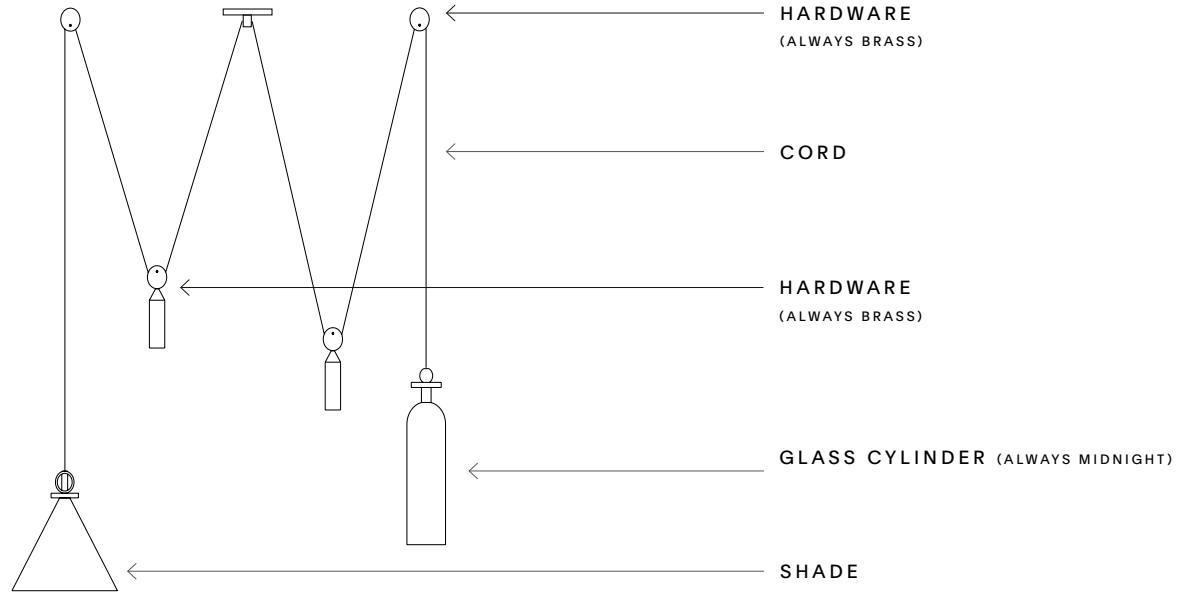

Shape Up – 2pc Pendant

MATERIAL OPTIONS

*A vast array of custom materials and finishes are available for most products upon request.

HARDWARE

SHADE

GLASS CYLINDER

CORD