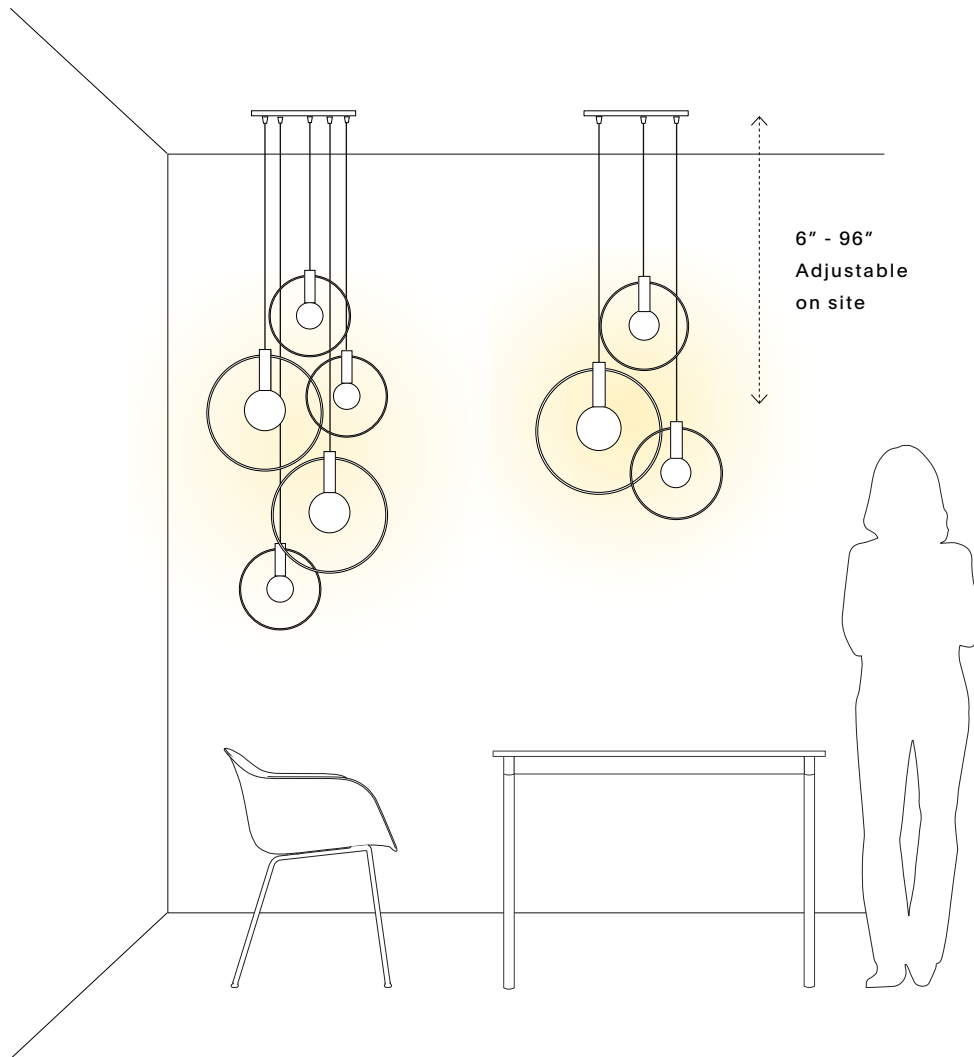

Aura Radial Clusters

REC. USE / SPACES

- Ambient/accent lighting
- Kitchen counters
- Bedside
- Dining
- Living room
- Statement corner
- Stairwell

BULB

Sold Separately
10": G25/G95
15" G40/G125
E26/27 base
60w max

COLOR TEMP

2700K
recommended

LUMENS SCALE

Variable

DIMMING

Via electronic wall
dimmer

Dimmable bulb
required

OTHER NOTES