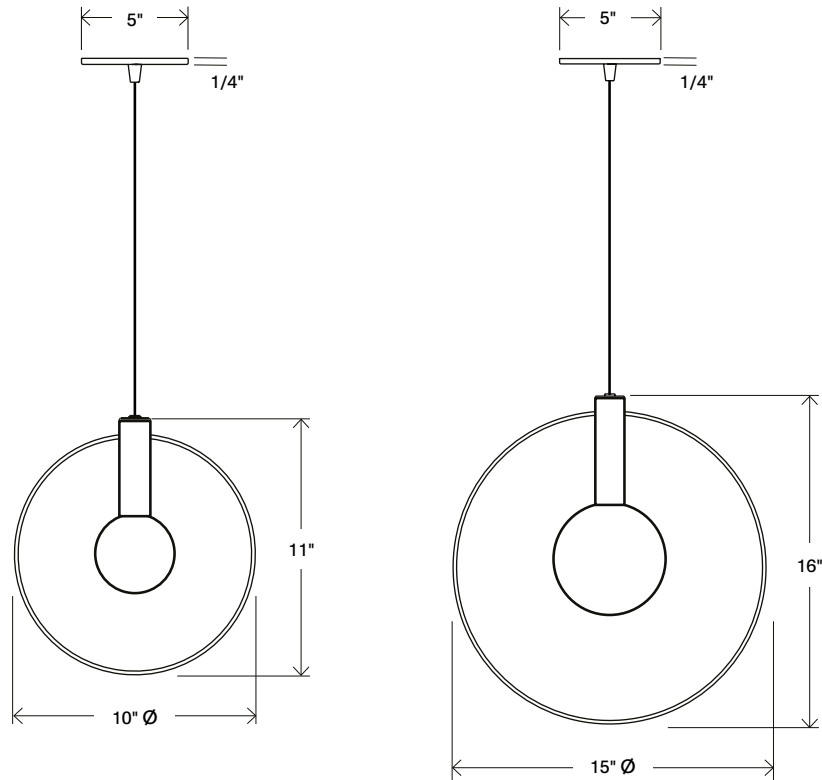

## APPEARANCE

Materials	Copper, brass, wire, cord
Suspension	8' warm dark grey fabric, adjustable
Canopy	5" round brass
Finishes	See Material Options page
Style Options	10" ring / 15" ring
Customize	Finish, cord