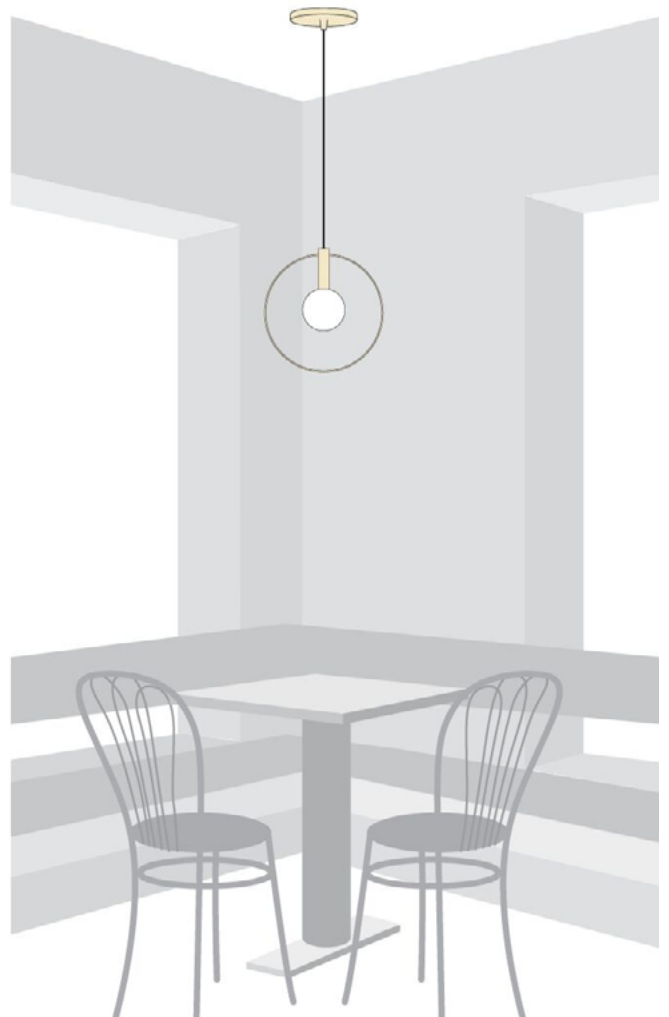

Aura Pendant