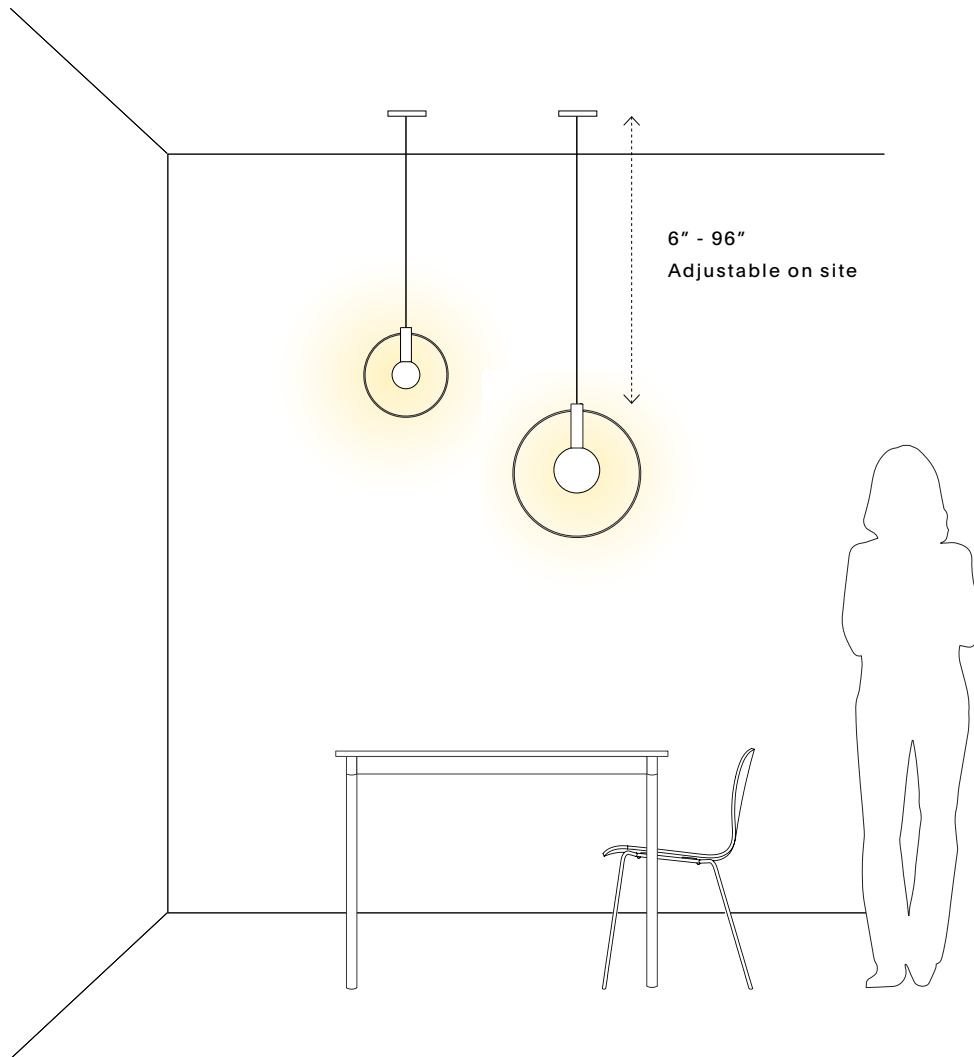

Aura Pendant

REC. USE / SPACES

- Ambient/accent lighting
- Kitchen counters
- Bedside
- Dining
- Commercial dining
- Bathroom vanity

BULB

Sold Separately
10": G25/G95
15" G40/G125
E26/27 base
60w max

COLOR TEMP

2700K
recommended

LUMENS SCALE

Variable

DIMMING

Via electronic wall
dimmer

Dimmable bulb
required

OTHER NOTES