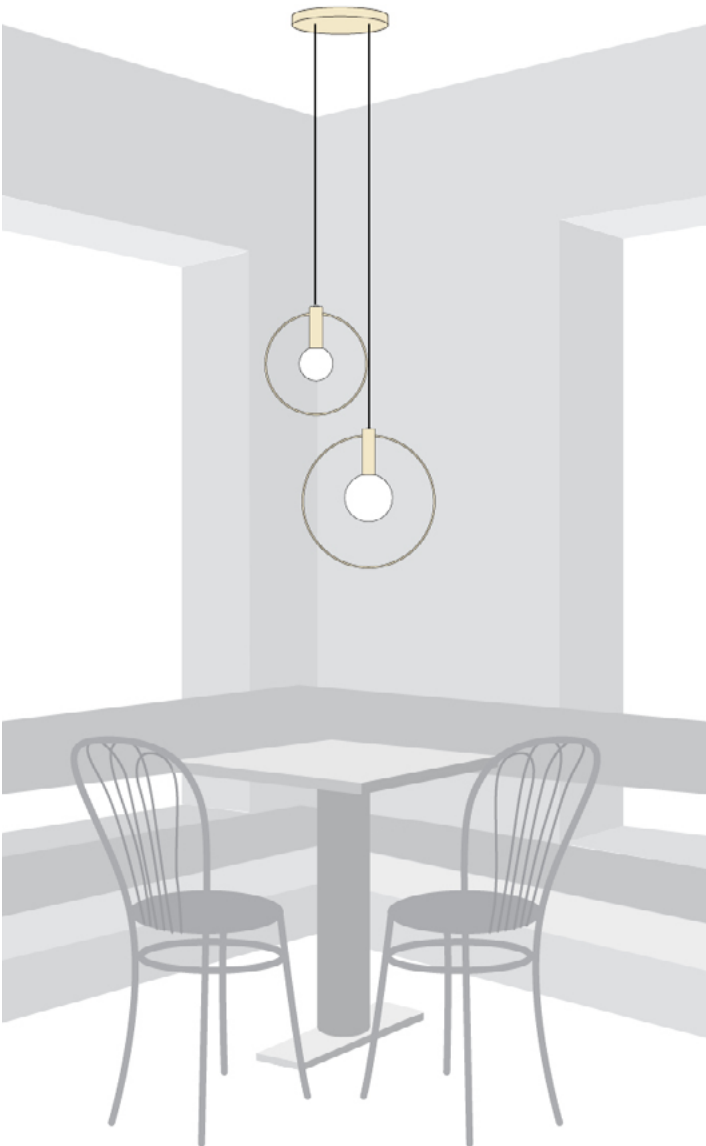

Aura Radial Clusters