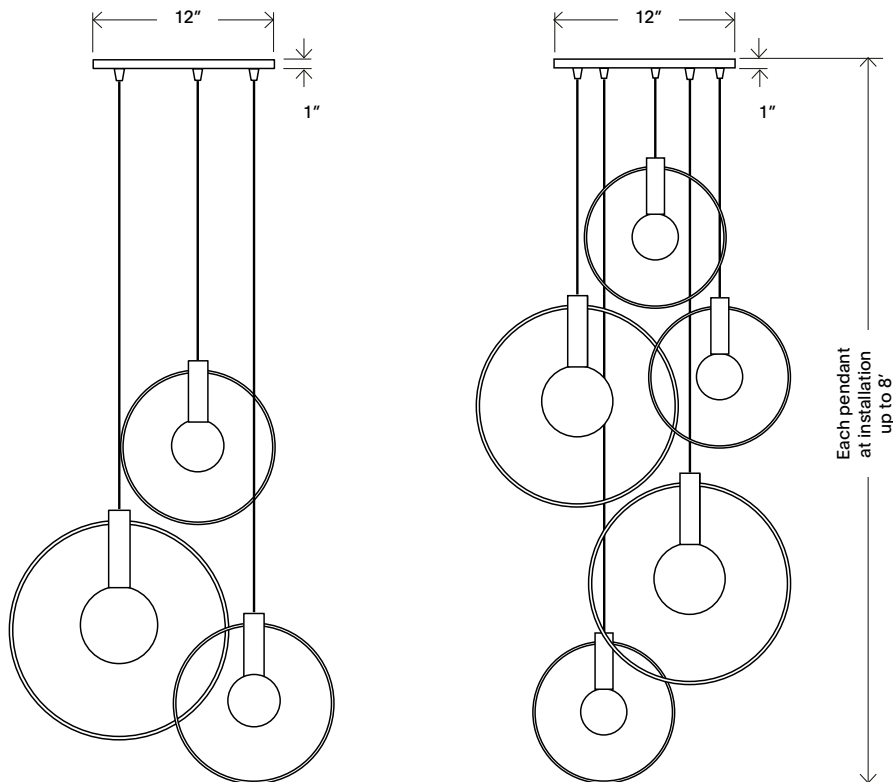

Aura Radial Clusters

APPEARANCE

Materials	Copper, brass, wire, cord
Suspension	8' warm dark grey fabric, adjustable
Canopy	12" round brass
Finishes	See Material Options page
Style Options	3 lights / 5 lights
Customize	Finish, cord, configuration

TECHNICAL

Socket	E26/E27 base
Bulb	10": G25 or G95, 15": G40 or G125
Watt / Volt	Max 60W; line voltage to 300v
Compatibility	Most international
Certification	UL, cUL
Weight	1 lb.