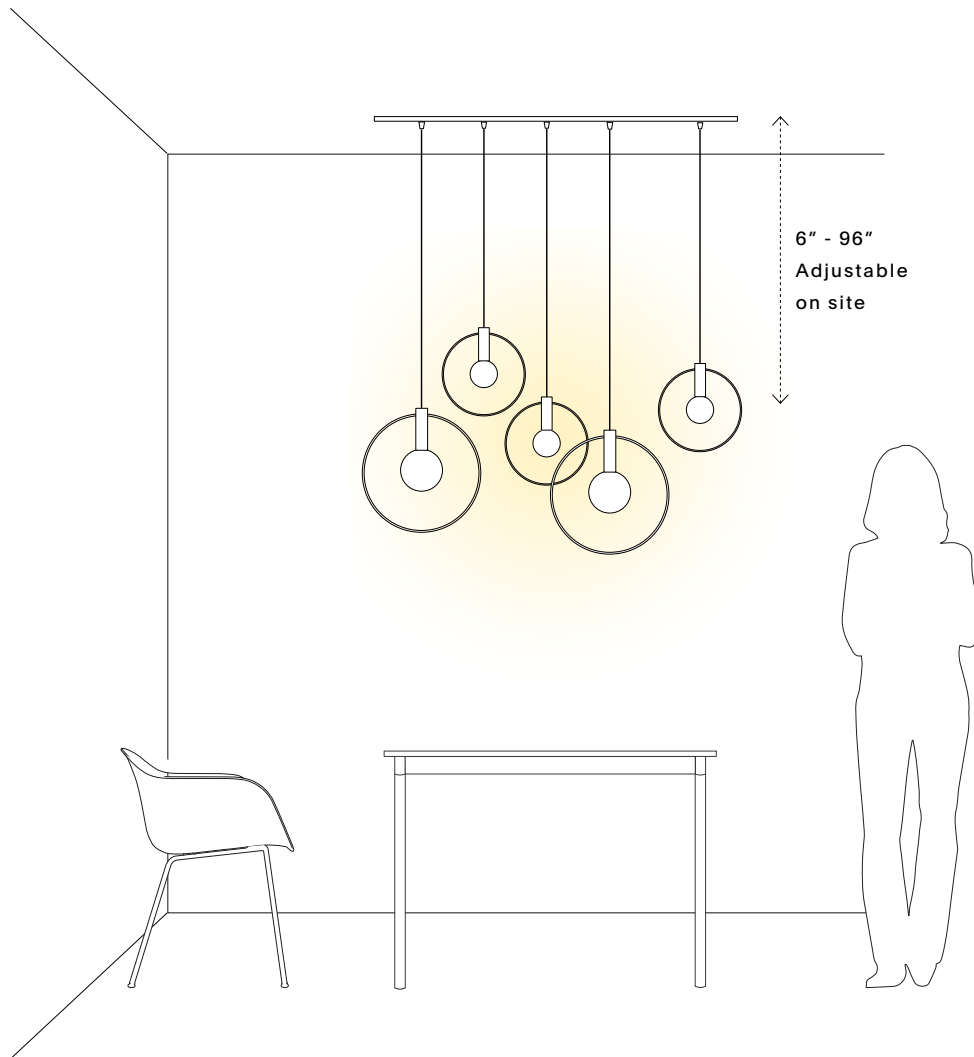

Aura 5pc Row

REC. USE / SPACES

Ambient/accent lighting
Kitchen islands
Dining
Above coffee tables
Statement corner

BULB

Sold Separately
10": G25/G95
15" G40/G125
E26/27 base
60w max

COLOR TEMP

2700K
recommended

LUMENS SCALE

Variable

DIMMING

Electronic wall
dimmer required

Dimmable bulb
required

OTHER NOTES