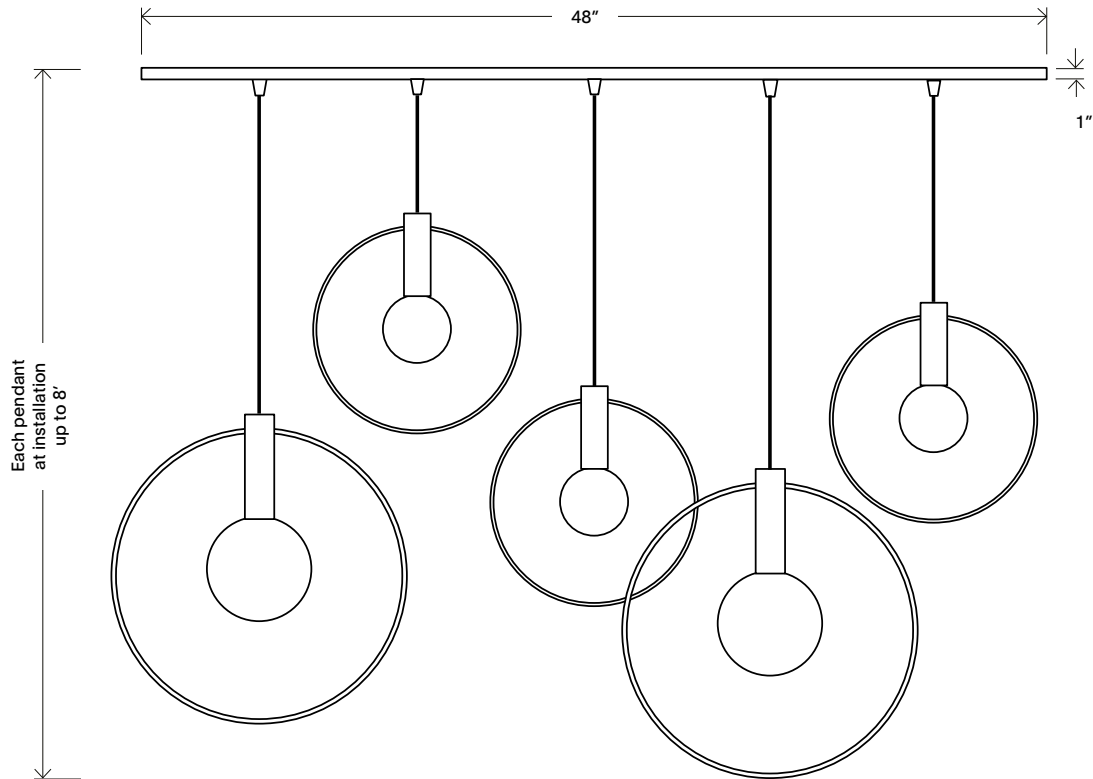

## APPEARANCE

Materials	Copper, brass, wire, cord
Suspension	8' warm dark grey fabric, adjustable
Canopy	48" x 6" rectangular brass
Finishes	See Material Options page
Contains	(3) 10" rings, (2) 15" rings
Customize	Finish, cord, configuration