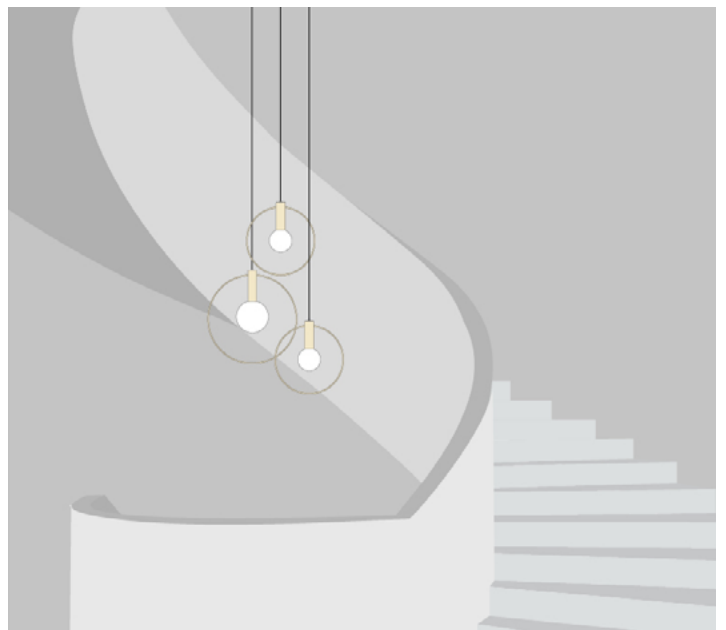

Aura Radial Clusters