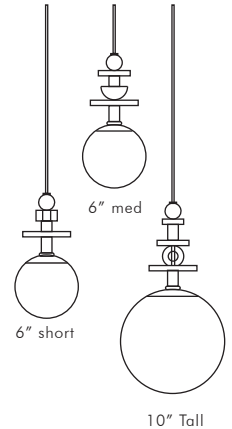

Materials: mirror, copper, brass, aluminum, hemlock, corian, paperstone

Dimensions:

Round mirror-8"W x 3"D x 12"H
Tall mirror-8"W x 3"D x 14"H

Min Qty: 4 units (can mix options)

Leadtime: 4-6 Weeks

Wholesale Pricing:

comes hardwired with 8ft cord & 5" brass canopy

Materials: brass ring, brass or copper socket

Dimensions:
10" W x 2.5" x 11"H
15" x 16" x 2.5"

Leadtime: 6-8 weeks

Wholesale Pricing:

10" Aura (brass or copper).....\$375.00
15" Aura (brass or copper).....\$425.00

MARU PENDANTS

comes hardwired with 8ft cord & 5" canopy

Materials: glass globe, wood, acrylic, copper or brass

Dimensions:
Globes: 6" or 10" diam
Bead heights: 6"H - 8"H

Leadtime: 6-8 weeks

Wholesale Pricing:

FORWARD/SLASH

Materials: aluminum, copper, marble, LED light

Dimensions: 13.5"W x 4.5"D x 17"H

Leadtime: 6-8 weeks

Wholesale Pricing:

Aluminum/Copper.....\$950.00

MIRAGE CORNER SHELVES

Materials: UV bonded mirror and smoked glass