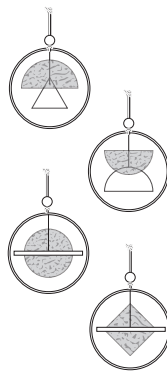

Materials: mirror, copper, brass, aluminum, hemlock, corian, paperstone

Dimensions:

Round mirror-8"W x 3"D x 12"H
Tall mirror-8"W x 3"D x 14"H

Min Qty: 4 units (can mix options)

Leadtime: 4-6 Weeks

Wholesale Pricing:

Dimensions: 5"W x 0.75"D x 8"H

Min Qty: 12 units

(can choose mix of colors & styles or assorted option)

Leadtime: 4-6 Weeks

Wholesale Pricing:

Tri-Dome (brass / copper).....\$58.00

Dbl-Dome (brass / copper).....\$58.00

Circle-Bar (brass / copper).....\$58.00

Diamond-Bar (brass / copper).....\$58.00

STAINED GLASS COLORS FOR MELODIC

Stripe

Gray

Blue

Pink

Orange

comes hardwired with 8ft cord & 5" brass canopy

Materials: brass ring, brass or copper socket

Dimensions:
10" W x 2.5" x 11"H
15" x 16" x 2.5"

Leadtime: 6-8 weeks

Wholesale Pricing:

10" Aura (brass or copper).....\$375.00
15" Aura (brass or copper).....\$425.00