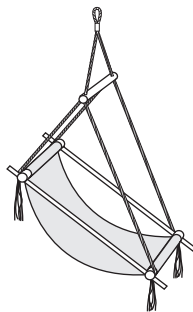

Materials: mirror, copper, brass, aluminum, hemlock, corian, paperstone

Dimensions:

Round mirror-8"W x 3"D x 12"H
Tall mirror-8"W x 3"D x 14"H

Min Qty: 4 units (can mix options)

Leadtime: 4-6 Weeks

Wholesale Pricing:

FORWARD/SLASH

Materials: aluminum, copper, marble, LED light

Dimensions: 13.5"W x 4.5"D x 17"H

Leadtime: 6-8 weeks

Wholesale Pricing:

Aluminum/Copper.....\$950.00

MIRAGE CORNER SHELVES

Materials: UV bonded mirror and smoked glass

Dimensions:
Triangle: 15"W x 15"D x 15"H
Hexagon: 25"W x 15"D x 30"H

Leadtime: 6-8 Weeks

Wholesale Pricing:

Triangle Shelf.....\$1500.00
Hexagon Shelf.....\$2100.00

OVIS HANGING CHAIR

Materials: copper or brass, leather, cotton rope, whitened maple.

Dimensions : 30"W x 36"D x 60"H

Leadtime: 6-8 weeks

Wholesale Pricing:

Veg. tanned (copper or brass).....\$2800.00
Dark brown (copper or brass).....\$2800.00

OVIS LOUNGE CHAIR

Materials: metal, leather, cotton rope, whitened maple.